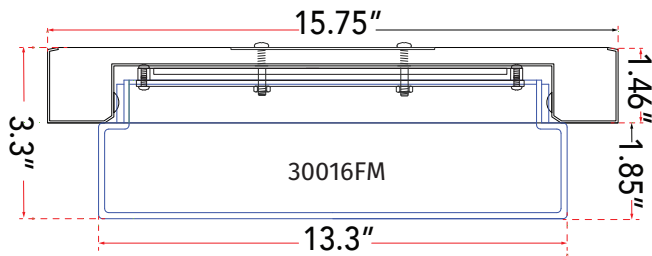

FAMILY NAME **30016FM-BZ**

**16" Stepped Opal Glass Flushmount with High Output Dimmable LED**

ABRA MODEL **Step**

UPC **00858083007573**

FIXTURE MATERIAL				FIXTURE DIMENSIONS IN INCHES										
Frame Material	Finishes Available	Diffuser Type	Diffuser Finish	Diameter	Height	o.a.h	Width	Length	Ext	Weight	ADA	Location	Rating	Compliance
Metal	BZ- Bronze BN-Brushed Nickel, CH- Chrome	Glass	Opal	15.75	3.3	3.3				9.5		Ceiling Mount only	Damp Location	cETL T-24
LAMPING										Compatible Dimmers		Junction Box Type		SUPPLIED
Lamp Type	Lamp qty	Wattage	Max Wattage	Base	Kelvin	CRI	Initial Lumen's	Delivered Lumen's	Voltage			Standard 4 x 4 Octagon Box		
LED	1	29w	30w	Solid State Module	3000k	90+	2550	1912.5 estimated	120v			SPECIAL NOTES		