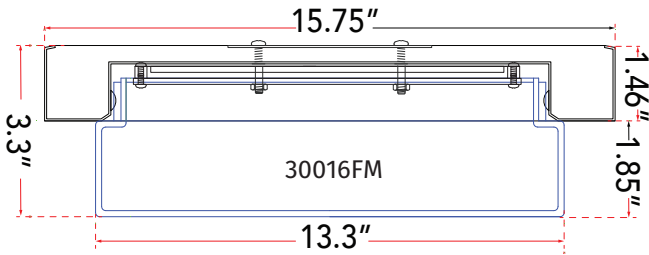

FAMILY NAME 30016FM-BN

16" Stepped Opal Glass Flushmount with High Output Dimmable LED

ABRA MODEL Step

UPC 00858083007559

FIXTURE MATERIAL				FIXTURE DIMENSIONS IN INCHES										
Frame Material	Finishes Available	Diffuser Type	Diffuser Finish	Diameter	Height	o.a.h	Width	Length	Ext	Weight	ADA	Location	Rating	Compliance
Metal	BN-Brushed Nickel BZ-Bronze, CH-Chrome	Glass	Opal	15.75	3.3	3.3				9.5		Ceiling Mount only	Damp Location	cETL T-24
LAMPING										Compatible Dimmers		Junction Box Type		SUPPLIED
Lamp Type	Lamp qty	Wattage	Max Wattage	Base	Kelvin	CRI	Initial Lumen's	Delivered Lumen's	Voltage			Standard 4 x 4 Octagon Box		
LED	1	29w	22w	Solid State Module	3000k	90+	1870	1402.5 estimated	120v					
SPECIAL NOTES														