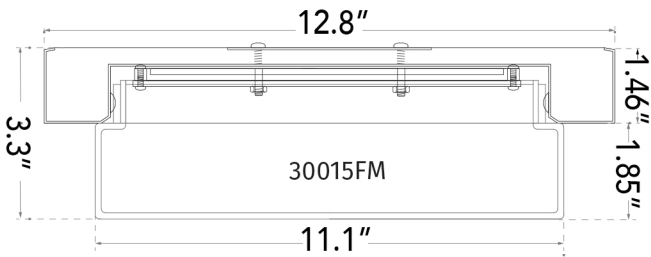

FAMILY NAME **30015FM-CH**

**13" Stepped Opal Glass Flushmount with High Output Dimmable LED**

ABRA MODEL **Step**

UPC **00858083007535**

FIXTURE MATERIAL				FIXTURE DIMENSIONS IN INCHES										
Frame Material	Finishes Available	Diffuser Type	Diffuser Finish	Diameter	Height	o.a.h	Width	Length	Ext	Weight	ADA	Location	Rating	Compliance
Metal	CH-Chrome BN-Brushed Nickel, BZ-Bronze	Glass	Opal	12.8	3.3	3.3				6.5		Ceiling Mount only	Damp Location	cETL
LAMPING										Compatible Dimmers	Junction Box Type	SUPPLIED		
Lamp Type	Lamp qty	Wattage	Max Wattage	Base	Kelvin	CRI	Initial Lumen's	Delivered Lumen's	Voltage		Standard 4 x 4 Octagon Box			
LED	1	20w	20w	Solid State Module	3000k	90+	1700	1275 estimated	120v	SPECIAL NOTES				