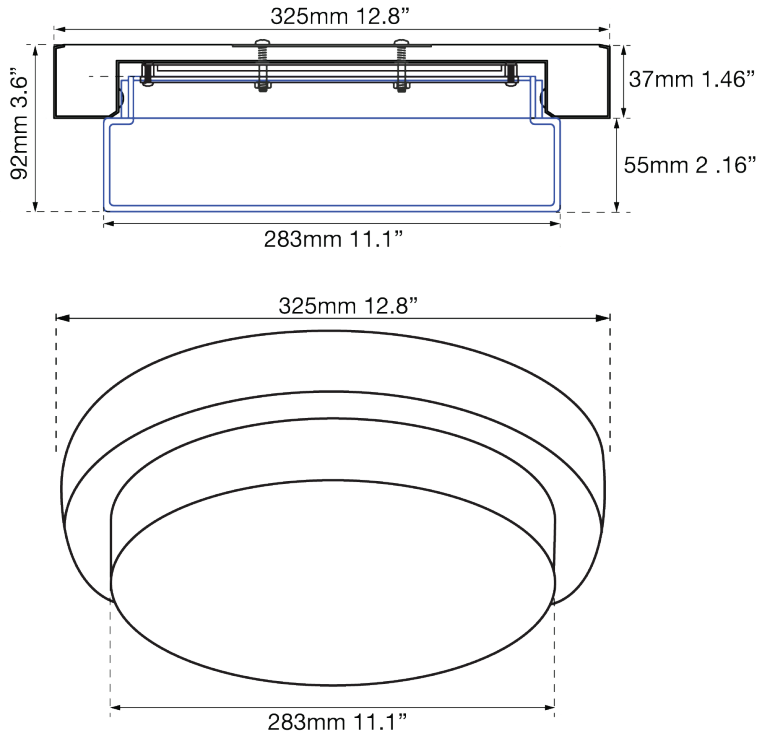

**FAMILY NAME** Step **13" Stepped Opal Glass Flushmount with High Output Dimmable LED**  
**ABRA MODEL** 30015FM-BZ **UPC** 858083007542

**FIXTURE MATERIAL**

Frame Material	Finishes Available	Diffuser Type	Diffuser Finish
Metal	BZ- Bronze BN-Brushed Nickel CH-Chrome	Glass	Opal

**DIMENSIONS IN INCHES**

Diameter	Height	o.a.h	Width	Length	Ext	Weight	ADA
15.75	3.6	3.6				5	

**CERTIFICATION**

Location	Rating	Compliance
Ceiling Mount only	Damp Location	cETL

**LAMPING**

Lamp Type	Lamp Qty	Wattage	Total Wattage	Lamp Base	Kelvin	CRI	Initial Lumen's	Lumen Per Watt	Delivered Lumen's Voltage	Voltage
LED	1	29	29	Solid State Module	3000k	90+	2320	80	1780 estimated	120v

**COMPATIBLE DIMMER'S**

ELV
-----

**J-BOX TYPE**

Standard 4 x 4 Octagon
------------------------

**SUPPLIED**

yes
-----

**SPECIAL NOTES**

**ABRA LIGHTING**  
NEOTERIC DESIGN