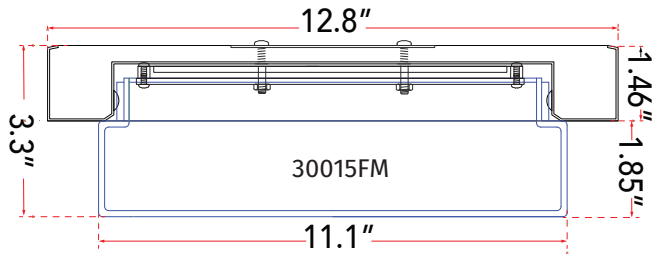

FAMILY NAME **30015FM-BN**

**13" Stepped Opal Glass Flushmount with High Output Dimmable LED**

ABRA MODEL **Step**

UPC **00858083007528**

FIXTURE MATERIAL				FIXTURE DIMENSIONS IN INCHES										
Frame Material	Finishes Available	Diffuser Type	Diffuser Finish	Diameter	Height	o.a.h	Width	Length	Ext	Weight	ADA	Location	Rating	Compliance
Metal	BN-Brushed Nickel BZ-Bronze, CH-Chrome	Glass	Opal	12.8	3.3	3.3				6.5		Ceiling Mount only	Damp Location	cETL
LAMPING										Compatible Dimmers		Junction Box Type		SUPPLIED
Lamp Type	Lamp qty	Wattage	Max Wattage	Base	Kelvin	CRI	Initial Lumen's	Delivered Lumen's	Voltage			Standard 4 x 4 Octagon Box		
LED	1	20w	20w	Solid State Module	3000k	90+	1700	1275 estimated	120v					
SPECIAL NOTES														