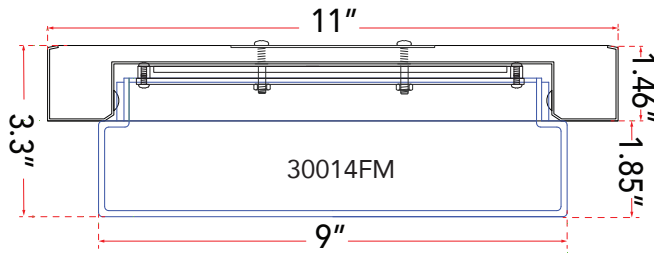

FAMILY NAME 30014FM-CH

11" Stepped Opal Glass Flushmount with High Output Dimmable LED

ABRA MODEL Step

UPC 00858022007504

FIXTURE MATERIAL				FIXTURE DIMENSIONS IN INCHES										
Frame Material	Finishes Available	Diffuser Type	Diffuser Finish	Diameter	Height	o.a.h	Width	Length	Ext	Weight	ADA	Location	Rating	Compliance
Metal	CH-Chrome BN-Brushed Nickel, BZ-Bronze	Glass	Opal	11	3.3	3.3				4		Ceiling Mount only	Damp Location	cETL T-24
LAMPING										Compatible Dimmers	Junction Box Type	SUPPLIED		
Lamp Type	Lamp qty	Wattage	Max Wattage	Base	Kelvin	CRI	Initial Lumen's	Delivered Lumen's	Voltage		Standard 4 x 4 Octagon Box			
LED	1	16w	16w	Solid State Module	3000k	90+	1360	1020 estimated	120v					
SPECIAL NOTES														