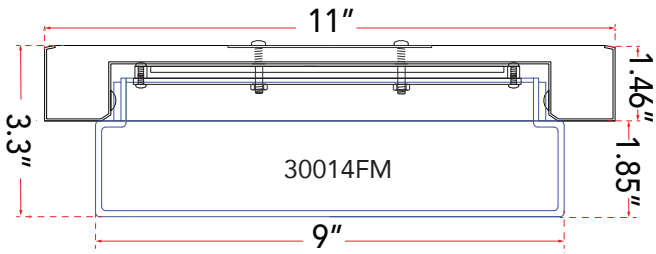

FAMILY NAME **30014FM-BZ**

11" Stepped Opal Glass Flushmount with High Output Dimmable LED

ABRA MODEL **Step**

UPC **0085**

FIXTURE MATERIAL				FIXTURE DIMENSIONS IN INCHES										
Frame Material	Finishes Available	Diffuser Type	Diffuser Finish	Diameter	Height	o.a.h	Width	Length	Ext	Weight	ADA	Location	Rating	Compliance
Metal	BZ- Bronze BN-Brushed Nickel, CH- Chrome	Glass	Opal	11	3.3	3.3				4		Ceiling Mount only	Damp Location	cETL T-24
LAMPING										Compatible Dimmers		Junction Box Type		SUPPLIED
Lamp Type	Lamp qty	Wattage	Max Wattage	Base	Kelvin	CRI	Initial Lumen's	Delivered Lumen's	Voltage			Standard 4 x 4 Octagon Box		
LED	1	16w	16w	Solid State Module	3000k	90+	1360	1020 estimated	120v					
SPECIAL NOTES														