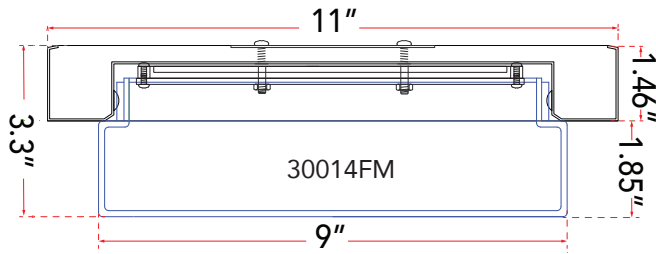

**FAMILY NAME** 30014FM-BN

**11" Stepped Opal Glass Flushmount with High Output Dimmable LED**

**ABRA MODEL** Step

**UPC** 00858083007498

FIXTURE MATERIAL				FIXTURE DIMENSIONS IN INCHES										
Frame Material	Finishes Available	Diffuser Type	Diffuser Finish	Diameter	Height	o.a.h	Width	Length	Ext	Weight	ADA	Location	Rating	Compliance
Metal	BN-Brushed Nickel BZ-Bronze, CH-Chrome	Glass	Opal	11	3.3	3.3				4		Ceiling Mount only	Damp Location	cETL T-24
LAMPING										Compatible Dimmers		Junction Box Type		SUPPLIED
Lamp Type	Lamp qty	Wattage	Max Wattage	Base	Kelvin	CRI	Initial Lumen's	Delivered Lumen's	Voltage			Standard 4 x 4 Octagon Box		
LED	1	16w	16w	Solid State Module	3000k	90+	1360	1020 estimated	120v			SPECIAL NOTES		