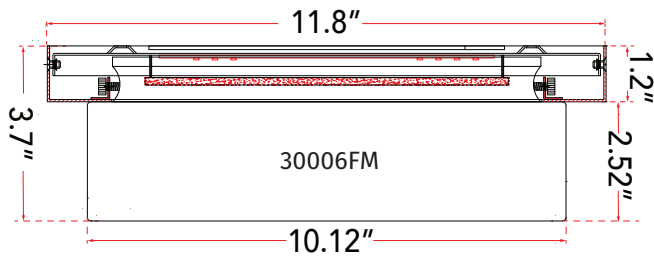

FAMILY NAME **30006FM-BN**

**Square Opal Glass Flushmount**

ABRA MODEL **Gibraltar**

UPC **00810035190481**

FIXTURE MATERIAL				FIXTURE DIMENSIONS IN INCHES										
Frame Material	Finishes Available	Diffuser Type	Diffuser Finish	Diameter	Height	o.a.h	Width	Length	Ext	Weight	ADA	Location	Rating	Compliance
Steel	BN-Brushed Nickel	Glass	Opal		2.52	3.7	11.8	11.8		10	Compliant	Ceiling Mount only	Damp Location	cETL
LAMPING										Compatible Dimmers		Junction Box Type		SUPPLIED
Lamp Type	Lamp qty	Wattage	Max Wattage	Base	Kelvin	CRI	Initial Lumen's	Delivered Lumen's	Voltage			Standard 4 x 4 Octagon Box		
LED	1	25w	25w	Solid State Module	3000k	90+	2125	1593.75 estimated	120v					
SPECIAL NOTES														