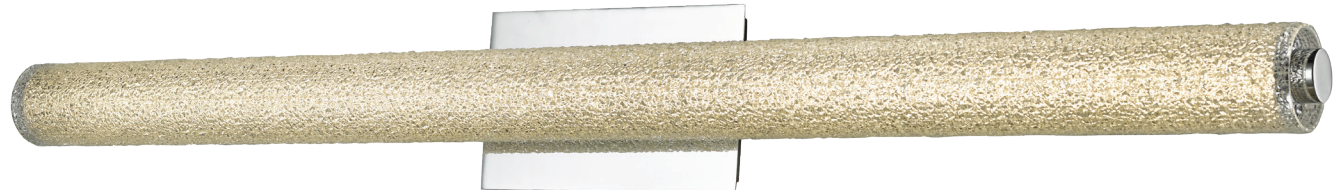

FAMILY NAME **20096WV-BN**

39" Hand Blown Diamond Glass Tube LED Vanity

ABRA MODEL **Radius**

UPC **00858083007474**

FIXTURE MATERIAL				FIXTURE DIMENSIONS IN INCHES										
Frame Material	Finishes Available	Diffuser Type	Diffuser Finish	Diameter	Height	o.a.h	Width	Length	Ext	Weight	ADA	Location	Rating	Compliance
Metal	BN-Brushed Nickel CH-Chrome	Glass	Diamond		2.4	4.7		39.2	3.25	7	Compliant	Wall Mount only	Damp Location	cETL
LAMPING										Compatible Dimmers		Junction Box Type		SUPPLIED
Lamp Type	Lamp qty	Wattage	Max Wattage	Base	Kelvin	CRI	Initial Lumen's	Delivered Lumen's	Voltage			Standard 4 x 4 Octagon Box		
LED	1	46w	46w	Solid State Module	3000k	90+	3910	2932.5 estimated	120v	SPECIAL NOTES				