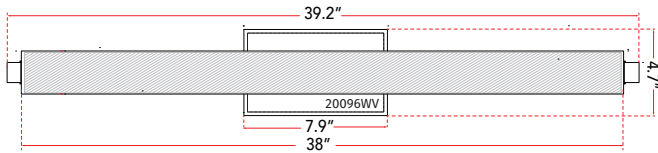

FAMILY NAME **20096WV-BN**

39" Hand Blown Diamond Glass Tube LED Vanity

ABRA MODEL **Radius**

UPC **00858083007474**

FIXTURE MATERIAL				FIXTURE DIMENSIONS IN INCHES										
Frame Material	Finishes Available	Diffuser Type	Diffuser Finish	Diameter	Height	o.a.h	Width	Length	Ext	Weight	ADA	Location	Rating	Compliance
Metal	BN-Brushed Nickel CH-Chrome	Glass	Diamond		2.4	4.7		39.2	3.25	7	Compliant	Wall Mount only	Damp Location	cETL
LAMPING										Compatible Dimmers		Junction Box Type		SUPPLIED
Lamp Type	Lamp qty	Wattage	Max Wattage	Base	Kelvin	CRI	Initial Lumen's	Delivered Lumen's	Voltage			Standard 4 x 4 Octagon Box		
LED	1	46w	46w	Solid State Module	3000k	90+	3910	2932.5 estimated	120v	SPECIAL NOTES				