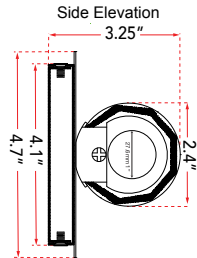

FAMILY NAME **20096WV-BN**

39" Hand Blown Diamond Glass Tube LED Vanity

ABRA MODEL **Radius**

UPC **00858083007474**

FIXTURE MATERIAL				FIXTURE DIMENSIONS IN INCHES										
Frame Material	Finishes Available	Diffuser Type	Diffuser Finish	Diameter	Height	o.a.h	Width	Length	Ext	Weight	ADA	Location	Rating	Compliance
Metal	BN-Brushed Nickel CH-Chrome	Glass	Diamond		2.4	4.7		39.2	3.25	7	Compliant	Wall Mount only	Damp Location	cETL
LAMPING										Compatible Dimmers		Junction Box Type		SUPPLIED
Lamp Type	Lamp qty	Wattage	Max Wattage	Base	Kelvin	CRI	Initial Lumen's	Delivered Lumen's	Voltage			Standard 4 x 4 Octagon Box		
LED	1	46w	46w	Solid State Module	3000k	90+	3910	2932.5 estimated	120v	SPECIAL NOTES				