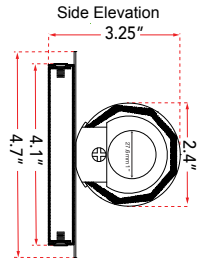

FAMILY NAME **20094WV-CH**      20" Hand Blown Diamond Glass Tube LED Vanity  
 ABRA MODEL **Radius**      UPC **00858083007443**

FIXTURE MATERIAL				FIXTURE DIMENSIONS IN INCHES										
Frame Material	Finishes Available	Diffuser Type	Diffuser Finish	Diameter	Height	o.a.h	Width	Length	Ext	Weight	ADA	Location	Rating	Compliance
Metal	CH-Chrome BN-Brushed Nickel	Glass	Diamond		2.4	4.7		20	3.25	4.5	Compliant	Wall Mount only	Damp Location	cETL
LAMPING										Compatible Dimmers		Junction Box Type		SUPPLIED
Lamp Type	Lamp qty	Wattage	Max Wattage	Base	Kelvin	CRI	Initial Lumen's	Delivered Lumen's	Voltage			Standard 4 x 4 Octagon Box		
LED	1	16w	16w	Solid State Module	3000k	90+	1360	1020 estimated	120v					
SPECIAL NOTES														