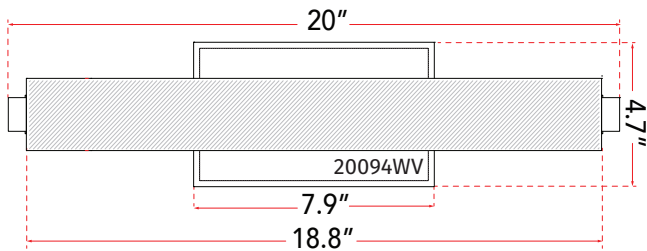

FAMILY NAME **20094WV-CH**      20" Hand Blown Diamond Glass Tube LED Vanity  
 ABRA MODEL **Radius**      UPC **00858083007443**

FIXTURE MATERIAL				FIXTURE DIMENSIONS IN INCHES										
Frame Material	Finishes Available	Diffuser Type	Diffuser Finish	Diameter	Height	o.a.h	Width	Length	Ext	Weight	ADA	Location	Rating	Compliance
Metal	CH-Chrome BN-Brushed Nickel	Glass	Diamond		2.4	4.7		20	3.25	4.5	Compliant	Wall Mount only	Damp Location	cETL
LAMPING										Compatible Dimmers		Junction Box Type		SUPPLIED
Lamp Type	Lamp qty	Wattage	Max Wattage	Base	Kelvin	CRI	Initial Lumen's	Delivered Lumen's	Voltage			Standard 4 x 4 Octagon Box		
LED	1	16w	16w	Solid State Module	3000k	90+	1360	1020 estimated	120v					
SPECIAL NOTES														