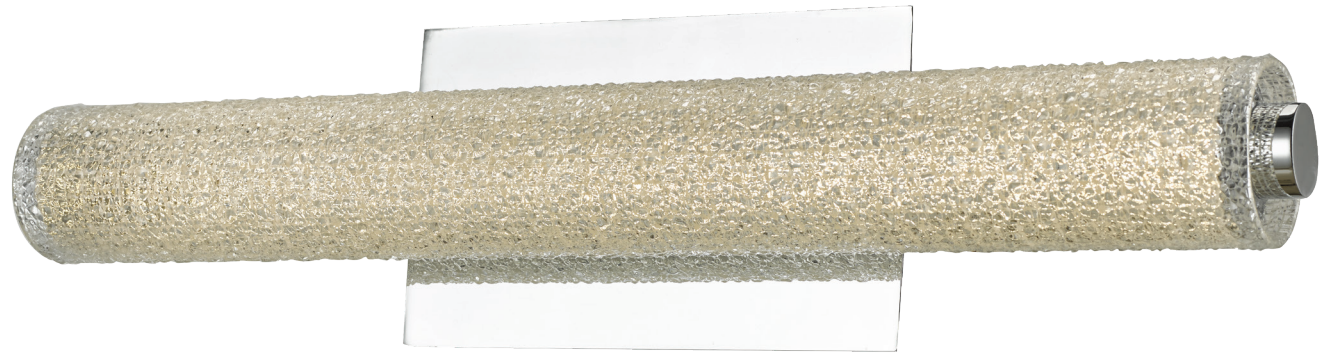

FAMILY NAME **20094WV-CH**      20" Hand Blown Diamond Glass Tube LED Vanity  
 ABRA MODEL **Radius**      UPC **00858083007443**

FIXTURE MATERIAL				FIXTURE DIMENSIONS IN INCHES										
Frame Material	Finishes Available	Diffuser Type	Diffuser Finish	Diameter	Height	o.a.h	Width	Length	Ext	Weight	ADA	Location	Rating	Compliance
Metal	CH-Chrome BN-Brushed Nickel	Glass	Diamond		2.4	4.7		20	3.25	4.5	Compliant	Wall Mount only	Damp Location	cETL
LAMPING										Compatible Dimmers		Junction Box Type		SUPPLIED
Lamp Type	Lamp qty	Wattage	Max Wattage	Base	Kelvin	CRI	Initial Lumen's	Delivered Lumen's	Voltage			Standard 4 x 4 Octagon Box		
LED	1	16w	16w	Solid State Module	3000k	90+	1360	1020 estimated	120v					
SPECIAL NOTES														