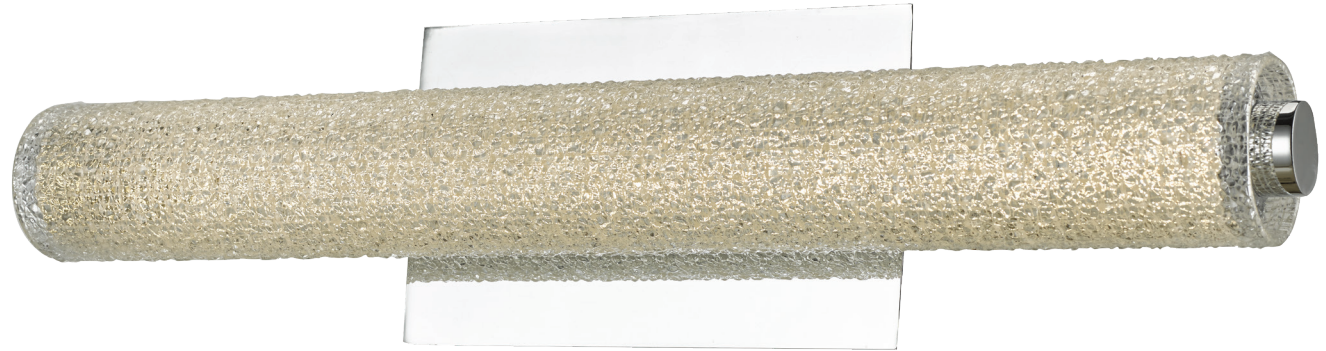

FAMILY NAME **20094WV-BN** **20" Hand Blown Diamond Glass Tube LED Vanity**
 ABRA MODEL **Radius** **UPC 00858083007436**

FIXTURE MATERIAL				FIXTURE DIMENSIONS IN INCHES										
Frame Material	Finishes Available	Diffuser Type	Diffuser Finish	Diameter	Height	o.a.h	Width	Length	Ext	Weight	ADA	Location	Rating	Compliance
Metal	BN-Brushed Nickel CH-Chrome	Glass	Diamond		2.4	4.7		20	3.25	4.5	Compliant	Wall Mount only	Damp Location	cETL
LAMPING										Compatible Dimmers		Junction Box Type		SUPPLIED
Lamp Type	Lamp qty	Wattage	Max Wattage	Base	Kelvin	CRI	Initial Lumen's	Delivered Lumen's	Voltage			Standard 4 x 4 Octagon Box		
LED	1	16w	16w	Solid State Module	3000k	90+	1360	1020 estimated	120v					
SPECIAL NOTES														