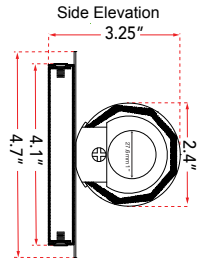

FAMILY NAME **20094WV-BN** **20" Hand Blown Diamond Glass Tube LED Vanity**
 ABRA MODEL **Radius** **UPC 00858083007436**

FIXTURE MATERIAL				FIXTURE DIMENSIONS IN INCHES										
Frame Material	Finishes Available	Diffuser Type	Diffuser Finish	Diameter	Height	o.a.h	Width	Length	Ext	Weight	ADA	Location	Rating	Compliance
Metal	BN-Brushed Nickel CH-Chrome	Glass	Diamond		2.4	4.7		20	3.25	4.5	Compliant	Wall Mount only	Damp Location	cETL
LAMPING										Compatible Dimmers		Junction Box Type		SUPPLIED
Lamp Type	Lamp qty	Wattage	Max Wattage	Base	Kelvin	CRI	Initial Lumen's	Delivered Lumen's	Voltage			Standard 4 x 4 Octagon Box		
LED	1	16w	16w	Solid State Module	3000k	90+	1360	1020 estimated	120v					
SPECIAL NOTES														