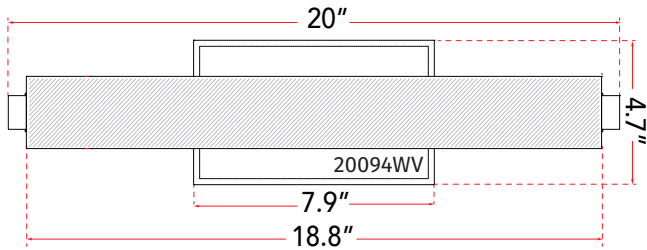

FAMILY NAME **20094WV-BN** **20" Hand Blown Diamond Glass Tube LED Vanity**
 ABRA MODEL **Radius** **UPC 00858083007436**

FIXTURE MATERIAL				FIXTURE DIMENSIONS IN INCHES										
Frame Material	Finishes Available	Diffuser Type	Diffuser Finish	Diameter	Height	o.a.h	Width	Length	Ext	Weight	ADA	Location	Rating	Compliance
Metal	BN-Brushed Nickel CH-Chrome	Glass	Diamond		2.4	4.7		20	3.25	4.5	Compliant	Wall Mount only	Damp Location	cETL
LAMPING										Compatible Dimmers		Junction Box Type		SUPPLIED
Lamp Type	Lamp qty	Wattage	Max Wattage	Base	Kelvin	CRI	Initial Lumen's	Delivered Lumen's	Voltage			Standard 4 x 4 Octagon Box		
LED	1	16w	16w	Solid State Module	3000k	90+	1360	1020 estimated	120v					
SPECIAL NOTES														