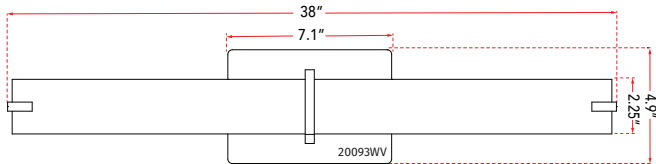

**FAMILY NAME** 20093WV-BN

**38" Vertical or Horizontal Mount Round Glass Vanity-Wall Fixture with High Output Dimmable LED**

**ABRA MODEL** Squire

**UPC** 00858083007412

FIXTURE MATERIAL				FIXTURE DIMENSIONS IN INCHES										
Frame Material	Finishes Available	Diffuser Type	Diffuser Finish	Diameter	Height	o.a.h	Width	Length	Ext	Weight	ADA	Location	Rating	Compliance
Metal	BN-Brushed Nickel CH-Chrome	Glass	Opal		2.25	4.9		38	4	6.5	Compliant	Wall Mount only	Damp Location	cETL T-24
LAMPING										Compatible Dimmers		Junction Box Type		SUPPLIED
Lamp Type	Lamp qty	Wattage	Max Wattage	Base	Kelvin	CRI	Initial Lumen's	Delivered Lumen's	Voltage			Standard 4 x 4 Octagon Box		
LED	1	48w	48w	Solid State Module	3000k	90+	4080	3060 estimated	120v					
SPECIAL NOTES														