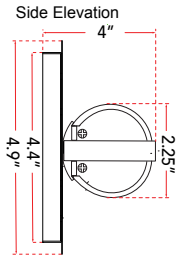

**FAMILY NAME** 20093WV-BN

**38" Vertical or Horizontal Mount Round Glass Vanity-Wall Fixture with High Output Dimmable LED**

**ABRA MODEL** Squire

**UPC** 00858083007412

FIXTURE MATERIAL				FIXTURE DIMENSIONS IN INCHES										
Frame Material	Finishes Available	Diffuser Type	Diffuser Finish	Diameter	Height	o.a.h	Width	Length	Ext	Weight	ADA	Location	Rating	Compliance
Metal	BN-Brushed Nickel CH-Chrome	Glass	Opal		2.25	4.9		38	4	6.5	Compliant	Wall Mount only	Damp Location	cETL T-24
LAMPING										Compatible Dimmers		Junction Box Type		SUPPLIED
Lamp Type	Lamp qty	Wattage	Max Wattage	Base	Kelvin	CRI	Initial Lumen's	Delivered Lumen's	Voltage			Standard 4 x 4 Octagon Box		
LED	1	48w	48w	Solid State Module	3000k	90+	4080	3060 estimated	120v					
SPECIAL NOTES														