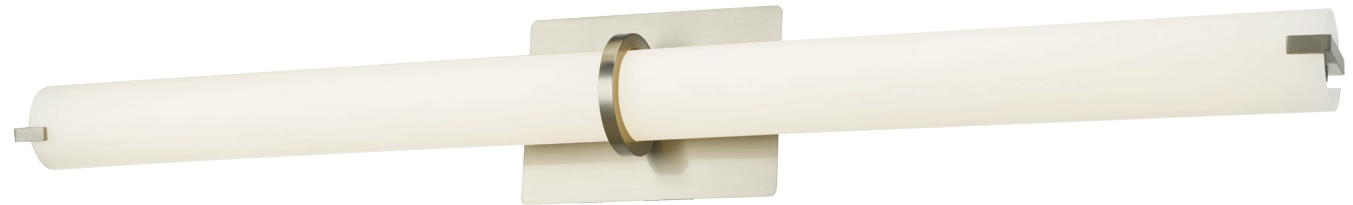

**FAMILY NAME** 20093WV-BN

**38" Vertical or Horizontal Mount Round Glass Vanity-Wall Fixture with High Output Dimmable LED**

**ABRA MODEL** Squire

**UPC** 00858083007412

FIXTURE MATERIAL				FIXTURE DIMENSIONS IN INCHES										
Frame Material	Finishes Available	Diffuser Type	Diffuser Finish	Diameter	Height	o.a.h	Width	Length	Ext	Weight	ADA	Location	Rating	Compliance
Metal	BN-Brushed Nickel CH-Chrome	Glass	Opal		2.25	4.9		38	4	6.5	Compliant	Wall Mount only	Damp Location	cETL T-24
LAMPING										Compatible Dimmers		Junction Box Type		SUPPLIED
Lamp Type	Lamp qty	Wattage	Max Wattage	Base	Kelvin	CRI	Initial Lumen's	Delivered Lumen's	Voltage			Standard 4 x 4 Octagon Box		
LED	1	48w	48w	Solid State Module	3000k	90+	4080	3060 estimated	120v					
SPECIAL NOTES														