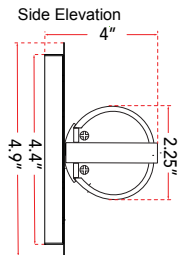

FAMILY NAME 20092WV-BN
ABRA MODEL Squire

28" Vertical or Horizontal Mount Round Glass Vanity-Wall Fixture with High Output Dimmable LED
UPC 00858083007399

FIXTURE MATERIAL				FIXTURE DIMENSIONS IN INCHES										
Frame Material	Finishes Available	Diffuser Type	Diffuser Finish	Diameter	Height	o.a.h	Width	Length	Ext	Weight	ADA	Location	Rating	Compliance
Metal	BN-Brushed Nickel CH-Chrome	Glass	Opal		2.25	4.9		26.37	4	5.5	Compliant	Wall Mount only	Damp Location	cETL
LAMPING										Compatible Dimmers		Junction Box Type		SUPPLIED
Lamp Type	Lamp qty	Wattage	Max Wattage	Base	Kelvin	CRI	Initial Lumen's	Delivered Lumen's	Voltage			Standard 4 x 4 Octagon Box		
LED	1	32w	32w	Solid State Module	3000k	90+	2720	2040 estimated	120v					
SPECIAL NOTES														