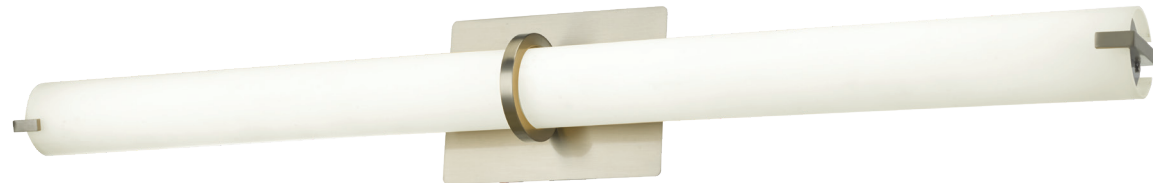

FAMILY NAME 20092WV-BN
ABRA MODEL Squire

28" Vertical or Horizontal Mount Round Glass Vanity-Wall Fixture with High Output Dimmable LED
UPC 00858083007399

FIXTURE MATERIAL				FIXTURE DIMENSIONS IN INCHES										
Frame Material	Finishes Available	Diffuser Type	Diffuser Finish	Diameter	Height	o.a.h	Width	Length	Ext	Weight	ADA	Location	Rating	Compliance
Metal	BN-Brushed Nickel CH-Chrome	Glass	Opal		2.25	4.9		26.37	4	5.5	Compliant	Wall Mount only	Damp Location	cETL
LAMPING										Compatible Dimmers		Junction Box Type		SUPPLIED
Lamp Type	Lamp qty	Wattage	Max Wattage	Base	Kelvin	CRI	Initial Lumen's	Delivered Lumen's	Voltage			Standard 4 x 4 Octagon Box		
LED	1	32w	32w	Solid State Module	3000k	90+	2720	2040 estimated	120v					
SPECIAL NOTES														