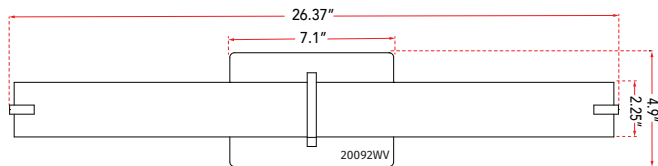

FAMILY NAME 20092WV-BN
ABRA MODEL Squire

28" Vertical or Horizontal Mount Round Glass Vanity-Wall Fixture with High Output Dimmable LED
UPC 00858083007399

FIXTURE MATERIAL				FIXTURE DIMENSIONS IN INCHES										
Frame Material	Finishes Available	Diffuser Type	Diffuser Finish	Diameter	Height	o.a.h	Width	Length	Ext	Weight	ADA	Location	Rating	Compliance
Metal	BN-Brushed Nickel CH-Chrome	Glass	Opal		2.25	4.9		26.37	4	5.5	Compliant	Wall Mount only	Damp Location	cETL
LAMPING										Compatible Dimmers		Junction Box Type		SUPPLIED
Lamp Type	Lamp qty	Wattage	Max Wattage	Base	Kelvin	CRI	Initial Lumen's	Delivered Lumen's	Voltage			Standard 4 x 4 Octagon Box		
LED	1	32w	32w	Solid State Module	3000k	90+	2720	2040 estimated	120v					
SPECIAL NOTES														