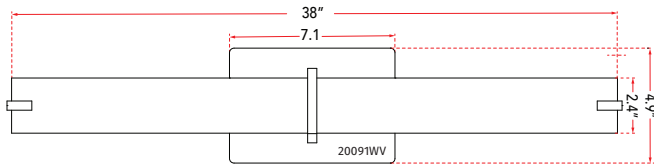

**FAMILY NAME** 20091WV-CH

**38" Vertical or Horizontal Mount Square Glass Vanity-Wall Fixture with High Output Dimmable LED**

**ABRA MODEL** Squire

**UPC** 00858083007382

FIXTURE MATERIAL				FIXTURE DIMENSIONS IN INCHES										
Frame Material	Finishes Available	Diffuser Type	Diffuser Finish	Diameter	Height	o.a.h	Width	Length	Ext	Weight	ADA	Location	Rating	Compliance
Metal	CH-Chrome BN-Brushed Nickel	Glass	Opal		2.4	4.9		38	3.74	7	Compliant	Wall Mount only	Damp Location	cETL T-24
LAMPING										Compatible Dimmers		Junction Box Type		SUPPLIED
Lamp Type	Lamp qty	Wattage	Max Wattage	Base	Kelvin	CRI	Initial Lumen's	Delivered Lumen's	Voltage			Standard 4 x 4 Octagon Box		
LED	1	48w	48w	Solid State Module	3000k	90+	4080	3060 estimated	120v					
SPECIAL NOTES														