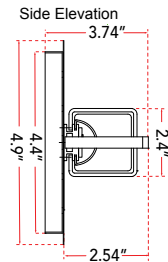

**FAMILY NAME** 20091WV-CH

**38" Vertical or Horizontal Mount Square Glass Vanity-Wall Fixture with High Output Dimmable LED**

**ABRA MODEL** Squire

**UPC** 00858083007382

FIXTURE MATERIAL				FIXTURE DIMENSIONS IN INCHES										
Frame Material	Finishes Available	Diffuser Type	Diffuser Finish	Diameter	Height	o.a.h	Width	Length	Ext	Weight	ADA	Location	Rating	Compliance
Metal	CH-Chrome BN-Brushed Nickel	Glass	Opal		2.4	4.9		38	3.74	7	Compliant	Wall Mount only	Damp Location	cETL T-24
LAMPING										Compatible Dimmers		Junction Box Type		SUPPLIED
Lamp Type	Lamp qty	Wattage	Max Wattage	Base	Kelvin	CRI	Initial Lumen's	Delivered Lumen's	Voltage			Standard 4 x 4 Octagon Box		
LED	1	48w	48w	Solid State Module	3000k	90+	4080	3060 estimated	120v					
SPECIAL NOTES														