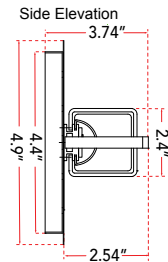

FAMILY NAME 20091WV-BN

38" Vertical or Horizontal Mount Square Glass Vanity-Wall Fixture with High Output Dimmable LED

ABRA MODEL Squire

UPC 00858083007375

FIXTURE MATERIAL				FIXTURE DIMENSIONS IN INCHES										
Frame Material	Finishes Available	Diffuser Type	Diffuser Finish	Diameter	Height	o.a.h	Width	Length	Ext	Weight	ADA	Location	Rating	Compliance
Metal	BN-Brushed Nickel CH-Chrome	Glass	Opal		2.4	4.9		38	3.74	7	Compliant	Wall Mount only	Damp Location	cETL T-24
LAMPING										Compatible Dimmers		Junction Box Type		SUPPLIED
Lamp Type	Lamp qty	Wattage	Max Wattage	Base	Kelvin	CRI	Initial Lumen's	Delivered Lumen's	Voltage			Standard 4 x 4 Octagon Box		
LED	1	48w	48w	Solid State Module	3000k	90+	4080	3060 estimated	120v					
SPECIAL NOTES														