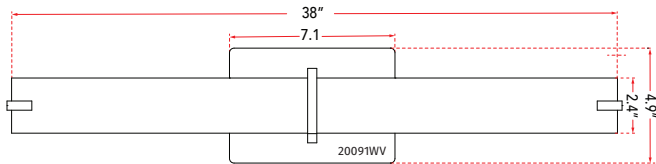

FAMILY NAME 20091WV-BN

38" Vertical or Horizontal Mount Square Glass Vanity-Wall Fixture with High Output Dimmable LED

ABRA MODEL Squire

UPC 00858083007375

FIXTURE MATERIAL				FIXTURE DIMENSIONS IN INCHES										
Frame Material	Finishes Available	Diffuser Type	Diffuser Finish	Diameter	Height	o.a.h	Width	Length	Ext	Weight	ADA	Location	Rating	Compliance
Metal	BN-Brushed Nickel CH-Chrome	Glass	Opal		2.4	4.9		38	3.74	7	Compliant	Wall Mount only	Damp Location	cETL T-24
LAMPING										Compatible Dimmers		Junction Box Type		SUPPLIED
Lamp Type	Lamp qty	Wattage	Max Wattage	Base	Kelvin	CRI	Initial Lumen's	Delivered Lumen's	Voltage			Standard 4 x 4 Octagon Box		
LED	1	48w	48w	Solid State Module	3000k	90+	4080	3060 estimated	120v					
SPECIAL NOTES														