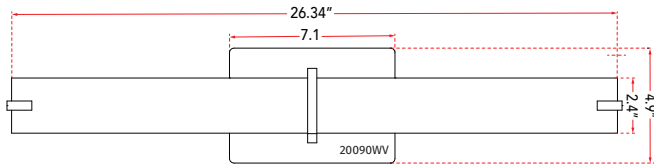

**FAMILY NAME** 20090WV-CH

**26" Vertical or Horizontal Mount Square Glass Vanity-Wall Fixture with High Output Dimmable LED**

**ABRA MODEL** Squire

**UPC** 00858083007368

FIXTURE MATERIAL				FIXTURE DIMENSIONS IN INCHES										
Frame Material	Finishes Available	Diffuser Type	Diffuser Finish	Diameter	Height	o.a.h	Width	Length	Ext	Weight	ADA	Location	Rating	Compliance
Metal	CH-Chrome BN-Brushed Nickel	Glass	Opal		2.4	4.9		26.34	3.74	5.5	Compliant	Wall Mount only	Damp Location	cETL T-24
LAMPING										Compatible Dimmers	Junction Box Type	SUPPLIED		
Lamp Type	Lamp qty	Wattage	Max Wattage	Base	Kelvin	CRI	Initial Lumen's	Delivered Lumen's	Voltage		Standard 4 x 4 Octagon Box			
LED	1	32w	32w	Solid State Module	3000k	90+	2720	2040 estimated	120v					
SPECIAL NOTES														