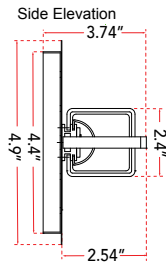

**FAMILY NAME** 20090WV-CH

**26" Vertical or Horizontal Mount Square Glass Vanity-Wall Fixture with High Output Dimmable LED**

**ABRA MODEL** Squire

**UPC** 00858083007368

FIXTURE MATERIAL				FIXTURE DIMENSIONS IN INCHES										
Frame Material	Finishes Available	Diffuser Type	Diffuser Finish	Diameter	Height	o.a.h	Width	Length	Ext	Weight	ADA	Location	Rating	Compliance
Metal	CH-Chrome BN-Brushed Nickel	Glass	Opal		2.4	4.9		26.34	3.74	5.5	Compliant	Wall Mount only	Damp Location	cETL T-24
LAMPING										Compatible Dimmers	Junction Box Type	SUPPLIED		
Lamp Type	Lamp qty	Wattage	Max Wattage	Base	Kelvin	CRI	Initial Lumen's	Delivered Lumen's	Voltage		Standard 4 x 4 Octagon Box			
LED	1	32w	32w	Solid State Module	3000k	90+	2720	2040 estimated	120v					
SPECIAL NOTES														