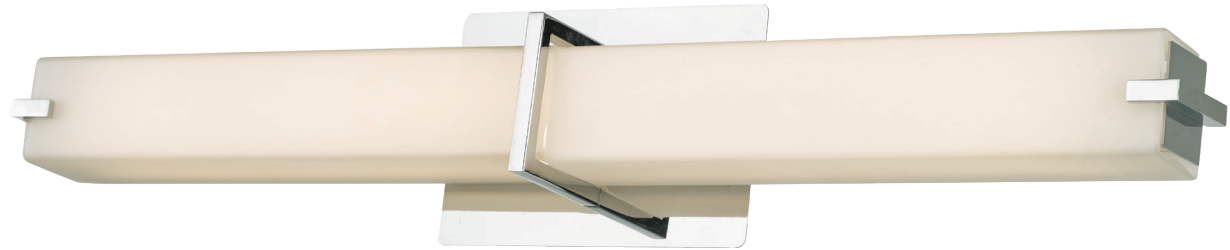

**FAMILY NAME** 20090WV-CH

**26" Vertical or Horizontal Mount Square Glass Vanity-Wall Fixture with High Output Dimmable LED**

**ABRA MODEL** Squire

**UPC** 00858083007368

FIXTURE MATERIAL				FIXTURE DIMENSIONS IN INCHES										
Frame Material	Finishes Available	Diffuser Type	Diffuser Finish	Diameter	Height	o.a.h	Width	Length	Ext	Weight	ADA	Location	Rating	Compliance
Metal	CH-Chrome BN-Brushed Nickel	Glass	Opal		2.4	4.9		26.34	3.74	5.5	Compliant	Wall Mount only	Damp Location	cETL T-24
LAMPING										Compatible Dimmers	Junction Box Type	SUPPLIED		
Lamp Type	Lamp qty	Wattage	Max Wattage	Base	Kelvin	CRI	Initial Lumen's	Delivered Lumen's	Voltage		Standard 4 x 4 Octagon Box			
LED	1	32w	32w	Solid State Module	3000k	90+	2720	2040 estimated	120v					
SPECIAL NOTES														