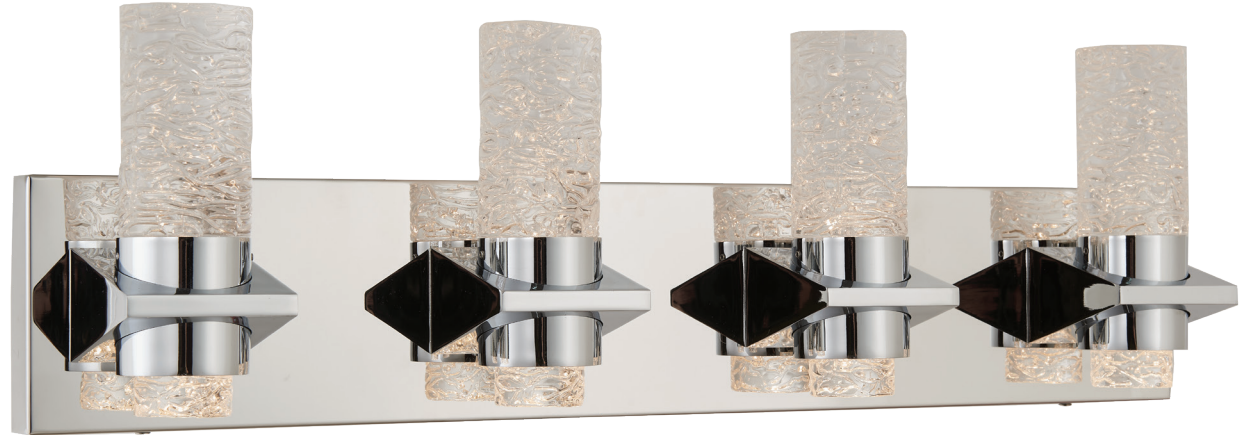

FAMILY NAME 20074WV-CH

Solid Crystal Glass Vanity

ABRA MODEL Krypton

UPC 00810035190436

FIXTURE MATERIAL				FIXTURE DIMENSIONS IN INCHES										
Frame Material	Finishes Available	Diffuser Type	Diffuser Finish	Diameter	Height	o.a.h	Width	Length	Ext	Weight	ADA	Location	Rating	Compliance
Steel	CH-Chrome	Glass	Seed		8.26	8.26		26	4.33			Wall Mount only	Damp Location	cETL
LAMPING										Compatible Dimmers	Junction Box Type	SUPPLIED		
Lamp Type	Lamp qty	Wattage	Max Wattage	Base	Kelvin	CRI	Initial Lumen's	Delivered Lumen's	Voltage		Standard 4 x 4 Octagon Box			
LED	8	3.5w	28w	Solid State Module	3000k	90+	2380	1785 estimated	120v	SPECIAL NOTES				