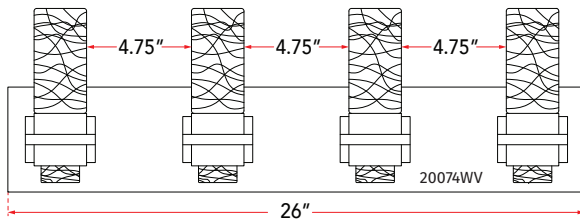

FAMILY NAME 20074WV-CH

Solid Crystal Glass Vanity

ABRA MODEL Krypton

UPC 00810035190436

FIXTURE MATERIAL				FIXTURE DIMENSIONS IN INCHES										
Frame Material	Finishes Available	Diffuser Type	Diffuser Finish	Diameter	Height	o.a.h	Width	Length	Ext	Weight	ADA	Location	Rating	Compliance
Steel	CH-Chrome	Glass	Seed		8.26	8.26		26	4.33			Wall Mount only	Damp Location	cETL
LAMPING										Compatible Dimmers	Junction Box Type	SUPPLIED		
Lamp Type	Lamp qty	Wattage	Max Wattage	Base	Kelvin	CRI	Initial Lumen's	Delivered Lumen's	Voltage		Standard 4 x 4 Octagon Box			
LED	8	3.5w	28w	Solid State Module	3000k	90+	2380	1785 estimated	120v	SPECIAL NOTES				