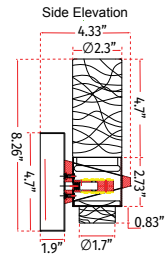

FAMILY NAME 20074WV-CH

Solid Crystal Glass Vanity

ABRA MODEL Krypton

UPC 00810035190436

FIXTURE MATERIAL				FIXTURE DIMENSIONS IN INCHES										
Frame Material	Finishes Available	Diffuser Type	Diffuser Finish	Diameter	Height	o.a.h	Width	Length	Ext	Weight	ADA	Location	Rating	Compliance
Steel	CH-Chrome	Glass	Seed		8.26	8.26		26	4.33			Wall Mount only	Damp Location	cETL
LAMPING										Compatible Dimmers	Junction Box Type	SUPPLIED		
Lamp Type	Lamp qty	Wattage	Max Wattage	Base	Kelvin	CRI	Initial Lumen's	Delivered Lumen's	Voltage		Standard 4 x 4 Octagon Box			
LED	8	3.5w	28w	Solid State Module	3000k	90+	2380	1785 estimated	120v	SPECIAL NOTES				