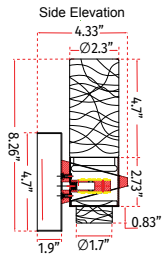

FAMILY NAME **20073WV-CH**

Solid Crystal Glass Vanity

ABRA MODEL **Krypton**

UPC **00810035190429**

FIXTURE MATERIAL				FIXTURE DIMENSIONS IN INCHES										
Frame Material	Finishes Available	Diffuser Type	Diffuser Finish	Diameter	Height	o.a.h	Width	Length	Ext	Weight	ADA	Location	Rating	Compliance
Steel	CH-Chrome	Glass	Seed		8.26	8.26		18.9	4.33			Wall Mount only	Damp Location	cETL
LAMPING										Compatible Dimmers		Junction Box Type		SUPPLIED
Lamp Type	Lamp qty	Wattage	Max Wattage	Base	Kelvin	CRI	Initial Lumen's	Delivered Lumen's	Voltage			Standard 4 x 4 Octagon Box		
LED	6	3.5w	21w	Solid State Module	3000k	90+	1785	1338.75 estimated	120v					
SPECIAL NOTES														