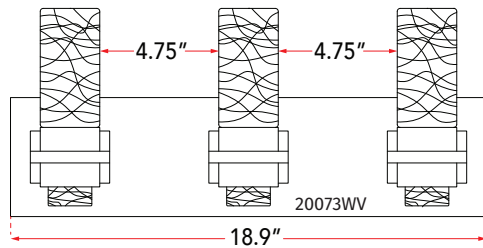

FAMILY NAME **20073WV-CH**

Solid Crystal Glass Vanity

ABRA MODEL **Krypton**

UPC **00810035190429**

FIXTURE MATERIAL				FIXTURE DIMENSIONS IN INCHES										
Frame Material	Finishes Available	Diffuser Type	Diffuser Finish	Diameter	Height	o.a.h	Width	Length	Ext	Weight	ADA	Location	Rating	Compliance
Steel	CH-Chrome	Glass	Seed		8.26	8.26		18.9	4.33			Wall Mount only	Damp Location	cETL
LAMPING										Compatible Dimmers		Junction Box Type		SUPPLIED
Lamp Type	Lamp qty	Wattage	Max Wattage	Base	Kelvin	CRI	Initial Lumen's	Delivered Lumen's	Voltage			Standard 4 x 4 Octagon Box		
LED	6	3.5w	21w	Solid State Module	3000k	90+	1785	1338.75 estimated	120v					
SPECIAL NOTES														