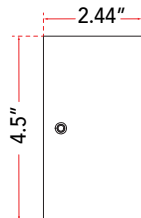

FAMILY NAME **20067WV-CH**
 ABRA MODEL **Grin**

24" Metal Framed Frosted Glass Vanity-Wall Fixture with High Output Dimmable LED
 UPC **00858083007320**

Side Elevation

FIXTURE MATERIAL				FIXTURE DIMENSIONS IN INCHES										
Frame Material	Finishes Available	Diffuser Type	Diffuser Finish	Diameter	Height	o.a.h	Width	Length	Ext	Weight	ADA	Location	Rating	Compliance
Metal	CH-Chrome BN-Brushed Nickel	Glass	Frosted		4.5	4.5		24	2.44		Compliant	Wall Mount only	Damp Location	cETL
LAMPING										Compatible Dimmers		Junction Box Type		SUPPLIED
Lamp Type	Lamp qty	Wattage	Max Wattage	Base	Kelvin	CRI	Initial Lumen's	Delivered Lumen's	Voltage			Standard 4 x 4 Octagon Box		
LED	1	24w	24w	Solid State Module	3000k	90+	2040	1530 estimated	120v					
SPECIAL NOTES														