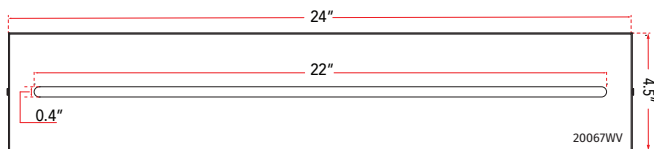

FAMILY NAME **20067WV-CH**
 ABRA MODEL **Grin**

24" Metal Framed Frosted Glass Vanity-Wall Fixture with High Output Dimmable LED
 UPC **00858083007320**

Side Elevation

FIXTURE MATERIAL				FIXTURE DIMENSIONS IN INCHES										
Frame Material	Finishes Available	Diffuser Type	Diffuser Finish	Diameter	Height	o.a.h	Width	Length	Ext	Weight	ADA	Location	Rating	Compliance
Metal	CH-Chrome BN-Brushed Nickel	Glass	Frosted		4.5	4.5		24	2.44		Compliant	Wall Mount only	Damp Location	cETL
LAMPING										Compatible Dimmers		Junction Box Type		SUPPLIED
Lamp Type	Lamp qty	Wattage	Max Wattage	Base	Kelvin	CRI	Initial Lumen's	Delivered Lumen's	Voltage			Standard 4 x 4 Octagon Box		
LED	1	24w	24w	Solid State Module	3000k	90+	2040	1530 estimated	120v					
SPECIAL NOTES														