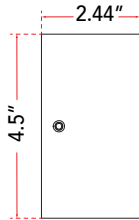

FAMILY NAME **20067WV-BN**

24" Metal Framed Frosted Glass Vanity-Wall Fixture with High Output Dimmable LED

ABRA MODEL **Grin**

UPC **00858083007313**

Side Elevation

FIXTURE MATERIAL				FIXTURE DIMENSIONS IN INCHES										
Frame Material	Finishes Available	Diffuser Type	Diffuser Finish	Diameter	Height	o.a.h	Width	Length	Ext	Weight	ADA	Location	Rating	Compliance
Metal	BN-Brushed Nickel CH-Chrome	Glass	Frosted		4.5	4.5		24	2.44		Compliant	Wall Mount only	Damp Location	cETL
LAMPING										Compatible Dimmers		Junction Box Type		SUPPLIED
Lamp Type	Lamp qty	Wattage	Max Wattage	Base	Kelvin	CRI	Initial Lumen's	Delivered Lumen's	Voltage			Standard 4 x 4 Octagon Box		
LED	1	24w	24w	Solid State Module	3000k	90+	2040	1530 estimated	120v					
SPECIAL NOTES														