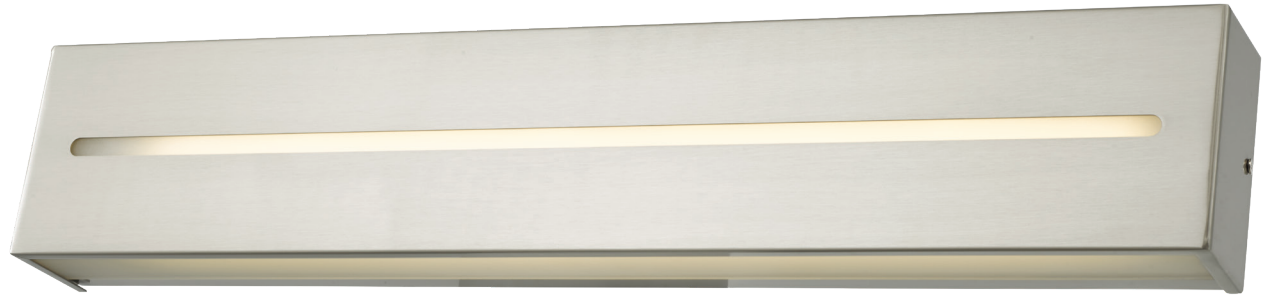

FAMILY NAME **20067WV-BN**

24" Metal Framed Frosted Glass Vanity-Wall Fixture with High Output Dimmable LED

ABRA MODEL **Grin**

UPC **00858083007313**

Side Elevation

FIXTURE MATERIAL				FIXTURE DIMENSIONS IN INCHES										
Frame Material	Finishes Available	Diffuser Type	Diffuser Finish	Diameter	Height	o.a.h	Width	Length	Ext	Weight	ADA	Location	Rating	Compliance
Metal	BN-Brushed Nickel CH-Chrome	Glass	Frosted		4.5	4.5		24	2.44		Compliant	Wall Mount only	Damp Location	cETL
LAMPING										Compatible Dimmers		Junction Box Type		SUPPLIED
Lamp Type	Lamp qty	Wattage	Max Wattage	Base	Kelvin	CRI	Initial Lumen's	Delivered Lumen's	Voltage			Standard 4 x 4 Octagon Box		
LED	1	24w	24w	Solid State Module	3000k	90+	2040	1530 estimated	120v					
SPECIAL NOTES														