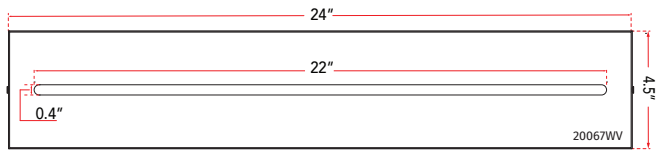

FAMILY NAME **20067WV-BN**

24" Metal Framed Frosted Glass Vanity-Wall Fixture with High Output Dimmable LED

ABRA MODEL **Grin**

UPC **00858083007313**

Side Elevation

FIXTURE MATERIAL				FIXTURE DIMENSIONS IN INCHES										
Frame Material	Finishes Available	Diffuser Type	Diffuser Finish	Diameter	Height	o.a.h	Width	Length	Ext	Weight	ADA	Location	Rating	Compliance
Metal	BN-Brushed Nickel CH-Chrome	Glass	Frosted		4.5	4.5		24	2.44		Compliant	Wall Mount only	Damp Location	cETL
LAMPING										Compatible Dimmers		Junction Box Type		SUPPLIED
Lamp Type	Lamp qty	Wattage	Max Wattage	Base	Kelvin	CRI	Initial Lumen's	Delivered Lumen's	Voltage			Standard 4 x 4 Octagon Box		
LED	1	24w	24w	Solid State Module	3000k	90+	2040	1530 estimated	120v					
SPECIAL NOTES														