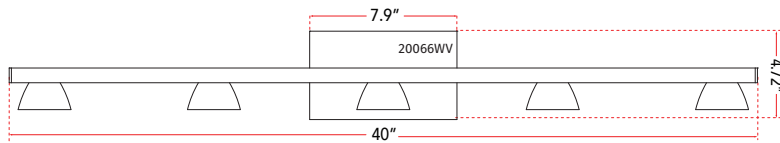

FAMILY NAME 20066VW-BN

5 light Up/Down Light

ABRA MODEL Jet

UPC 00810035190412

FIXTURE MATERIAL				FIXTURE DIMENSIONS IN INCHES										
Frame Material	Finishes Available	Diffuser Type	Diffuser Finish	Diameter	Height	o.a.h	Width	Length	Ext	Weight	ADA	Location	Rating	Compliance
Steel	BN-Brushed Nickel	Lensed Acrylic	Clear Ribbed		2.2	4.72		40	4.7			Wall Mount only	Damp Location	cETL
LAMPING										Compatible Dimmers		Junction Box Type		SUPPLIED
Lamp Type	Lamp qty	Wattage	Max Wattage	Base	Kelvin	CRI	Initial Lumen's	Delivered Lumen's	Voltage			Standard 4 x 4 Octagon Box		
LED	5	9w	45w	Solid State Module	3000k	90+	3825	2868.75 estimated	120v			SPECIAL NOTES		