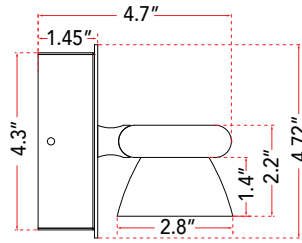

FAMILY NAME 20066VW-BN

5 light Up/Down Light

ABRA MODEL Jet

UPC 00810035190412

FIXTURE MATERIAL				FIXTURE DIMENSIONS IN INCHES										
Frame Material	Finishes Available	Diffuser Type	Diffuser Finish	Diameter	Height	o.a.h	Width	Length	Ext	Weight	ADA	Location	Rating	Compliance
Steel	BN-Brushed Nickel	Lensed Acrylic	Clear Ribbed		2.2	4.72		40	4.7			Wall Mount only	Damp Location	cETL
LAMPING										Compatible Dimmers		Junction Box Type		SUPPLIED
Lamp Type	Lamp qty	Wattage	Max Wattage	Base	Kelvin	CRI	Initial Lumen's	Delivered Lumen's	Voltage			Standard 4 x 4 Octagon Box		
LED	5	9w	45w	Solid State Module	3000k	90+	3825	2868.75 estimated	120v			SPECIAL NOTES		