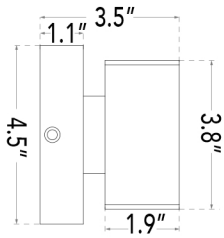

**FAMILY NAME** 20047WV-CH

**Metal Vanity Fixture**

**ABRA MODEL** Bianca

**UPC** 00810035190313

FIXTURE MATERIAL				FIXTURE DIMENSIONS IN INCHES										
Frame Material	Finishes Available	Diffuser Type	Diffuser Finish	Diameter	Height	o.a.h	Width	Length	Ext	Weight	ADA	Location	Rating	Compliance
Steel	CH-Chrome BL-Black	Acrylic	Frosted		3.8	4.5		35	3.5		Compliant	Wall Mount only	Damp Location	cETL
LAMPING										Compatible Dimmers		Junction Box Type		SUPPLIED
Lamp Type	Lamp qty	Wattage	Max Wattage	Base	Kelvin	CRI	Initial Lumen's	Delivered Lumen's	Voltage	ELV		Standard 4 x 4 Octagon Box		
LED	8	6.5w	52w	Solid State Module	3000k	90+	4420	3315 estimated	120v	SPECIAL NOTES				