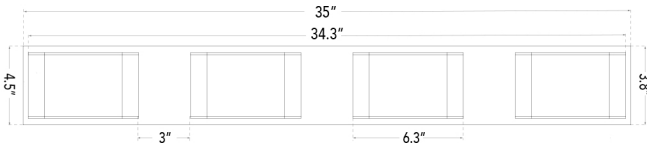

**FAMILY NAME** 20047WV-CH

**Metal Vanity Fixture**

**ABRA MODEL** Bianca

**UPC** 00810035190313

FIXTURE MATERIAL				FIXTURE DIMENSIONS IN INCHES										
Frame Material	Finishes Available	Diffuser Type	Diffuser Finish	Diameter	Height	o.a.h	Width	Length	Ext	Weight	ADA	Location	Rating	Compliance
Steel	CH-Chrome BL-Black	Acrylic	Frosted		3.8	4.5		35	3.5		Compliant	Wall Mount only	Damp Location	cETL
LAMPING										Compatible Dimmers		Junction Box Type		SUPPLIED
Lamp Type	Lamp qty	Wattage	Max Wattage	Base	Kelvin	CRI	Initial Lumen's	Delivered Lumen's	Voltage	ELV		Standard 4 x 4 Octagon Box		
LED	8	6.5w	52w	Solid State Module	3000k	90+	4420	3315 estimated	120v	SPECIAL NOTES				