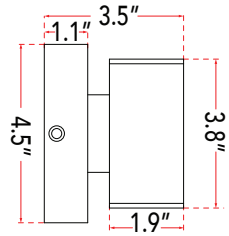

FAMILY NAME 20047WV-BL

Metal Vanity Fixture

ABRA MODEL Bianca

UPC 00810035190306

FIXTURE MATERIAL				FIXTURE DIMENSIONS IN INCHES										
Frame Material	Finishes Available	Diffuser Type	Diffuser Finish	Diameter	Height	o.a.h	Width	Length	Ext	Weight	ADA	Location	Rating	Compliance
Steel	BL-Black CH-Chrome	Acrylic	Frosted		3.8	4.5		35	3.5		Compliant	Wall Mount only	Damp Location	cETL
LAMPING										Compatible Dimmers		Junction Box Type		SUPPLIED
Lamp Type	Lamp qty	Wattage	Max Wattage	Base	Kelvin	CRI	Initial Lumen's	Delivered Lumen's	Voltage	ELV		Standard 4 x 4 Octagon Box		
LED	8	6.5w	52w	Solid State Module	3000k	90+	4420	3315 estimated	120v	SPECIAL NOTES				