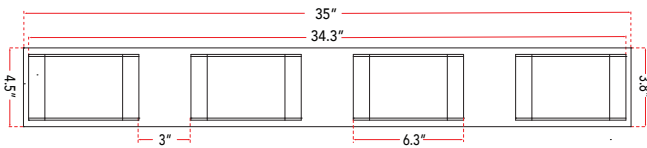

FAMILY NAME 20047WV-BL

Metal Vanity Fixture

ABRA MODEL Bianca

UPC 00810035190306

FIXTURE MATERIAL				FIXTURE DIMENSIONS IN INCHES										
Frame Material	Finishes Available	Diffuser Type	Diffuser Finish	Diameter	Height	o.a.h	Width	Length	Ext	Weight	ADA	Location	Rating	Compliance
Steel	BL-Black CH-Chrome	Acrylic	Frosted		3.8	4.5		35	3.5		Compliant	Wall Mount only	Damp Location	cETL
LAMPING										Compatible Dimmers		Junction Box Type		SUPPLIED
Lamp Type	Lamp qty	Wattage	Max Wattage	Base	Kelvin	CRI	Initial Lumen's	Delivered Lumen's	Voltage	ELV		Standard 4 x 4 Octagon Box		
LED	8	6.5w	52w	Solid State Module	3000k	90+	4420	3315 estimated	120v	SPECIAL NOTES				