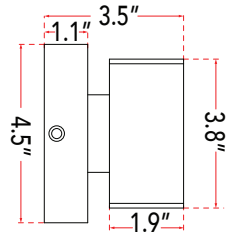

FAMILY NAME 20046WV-BL

Metal Vanity Fixture

ABRA MODEL Bianca

UPC 00810035190283

FIXTURE MATERIAL				FIXTURE DIMENSIONS IN INCHES										
Frame Material	Finishes Available	Diffuser Type	Diffuser Finish	Diameter	Height	o.a.h	Width	Length	Ext	Weight	ADA	Location	Rating	Compliance
Steel	BL-Black CH-Chrome	Acrylic	Frosted		3.8	4.5		25.6	3.5		Compliant	Wall Mount only	Damp Location	cETL
LAMPING										Compatible Dimmers		Junction Box Type		SUPPLIED
Lamp Type	Lamp qty	Wattage	Max Wattage	Base	Kelvin	CRI	Initial Lumen's	Delivered Lumen's	Voltage	ELV		Standard 4 x 4 Octagon Box		
LED	6	6.5w	39w	Solid State Module	3000k	90+	3315	2486.25 estimated	120v	SPECIAL NOTES				