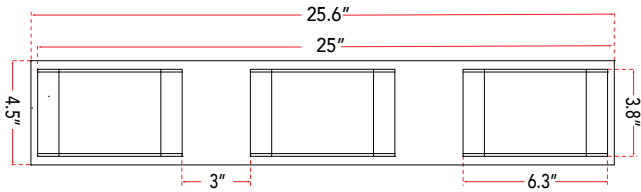

FAMILY NAME 20046WV-BL

Metal Vanity Fixture

ABRA MODEL Bianca

UPC 00810035190283

FIXTURE MATERIAL				FIXTURE DIMENSIONS IN INCHES										
Frame Material	Finishes Available	Diffuser Type	Diffuser Finish	Diameter	Height	o.a.h	Width	Length	Ext	Weight	ADA	Location	Rating	Compliance
Steel	BL-Black CH-Chrome	Acrylic	Frosted		3.8	4.5		25.6	3.5		Compliant	Wall Mount only	Damp Location	cETL
LAMPING										Compatible Dimmers		Junction Box Type		SUPPLIED
Lamp Type	Lamp qty	Wattage	Max Wattage	Base	Kelvin	CRI	Initial Lumen's	Delivered Lumen's	Voltage	ELV		Standard 4 x 4 Octagon Box		
LED	6	6.5w	39w	Solid State Module	3000k	90+	3315	2486.25 estimated	120v	SPECIAL NOTES				