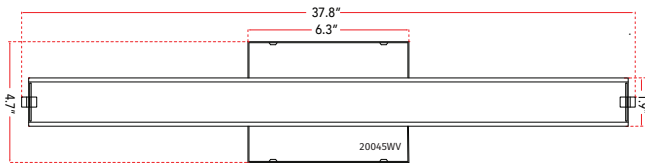

FAMILY NAME 20045WV-BN

Oval Water Glass LED Vanity

ABRA MODEL Eco

UPC 00810035190269

FIXTURE MATERIAL				FIXTURE DIMENSIONS IN INCHES										
Frame Material	Finishes Available	Diffuser Type	Diffuser Finish	Diameter	Height	o.a.h	Width	Length	Ext	Weight	ADA	Location	Rating	Compliance
Steel	BN-Brushed Nickel CH-Chrome	Glass	Water		1.9	4.7		37.2	3.7	10	Compliant	Wall Mount only	Damp Location	cETL
LAMPING										Compatible Dimmers		Junction Box Type		SUPPLIED
Lamp Type	Lamp qty	Wattage	Max Wattage	Base	Kelvin	CRI	Initial Lumen's	Delivered Lumen's	Voltage	ELV		Standard 4 x 4 Octagon Box		
LED	1	40w	40w	Solid State Module	3000k	90+	3400	2550 estimated	120v	SPECIAL NOTES				