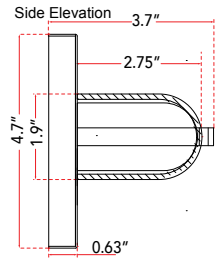

FAMILY NAME 20045WV-BN

Oval Water Glass LED Vanity

ABRA MODEL Eco

UPC 00810035190269

FIXTURE MATERIAL				FIXTURE DIMENSIONS IN INCHES										
Frame Material	Finishes Available	Diffuser Type	Diffuser Finish	Diameter	Height	o.a.h	Width	Length	Ext	Weight	ADA	Location	Rating	Compliance
Steel	BN-Brushed Nickel CH-Chrome	Glass	Water		1.9	4.7		37.2	3.7	10	Compliant	Wall Mount only	Damp Location	cETL
LAMPING										Compatible Dimmers		Junction Box Type		SUPPLIED
Lamp Type	Lamp qty	Wattage	Max Wattage	Base	Kelvin	CRI	Initial Lumen's	Delivered Lumen's	Voltage	ELV		Standard 4 x 4 Octagon Box		
LED	1	40w	40w	Solid State Module	3000k	90+	3400	2550 estimated	120v	SPECIAL NOTES				