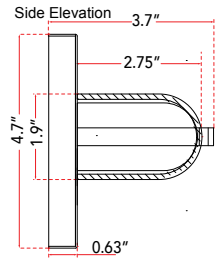

FAMILY NAME 20043WV-BN

Oval Water Glass LED Vanity

ABRA MODEL Eco

UPC 00810035190221

FIXTURE MATERIAL				FIXTURE DIMENSIONS IN INCHES										
Frame Material	Finishes Available	Diffuser Type	Diffuser Finish	Diameter	Height	o.a.h	Width	Length	Ext	Weight	ADA	Location	Rating	Compliance
Steel	BN-Brushed Nickel CH-Chrome	Glass	Water		1.9	4.7		24	3.7	6	Compliant	Wall Mount only	Damp Location	cETL
LAMPING										Compatible Dimmers		Junction Box Type		SUPPLIED
Lamp Type	Lamp qty	Wattage	Max Wattage	Base	Kelvin	CRI	Initial Lumen's	Delivered Lumen's	Voltage	ELV		Standard 4 x 4 Octagon Box		
LED	1	22w	22w	Solid State Module	3000k	90+	1870	1402.5 estimated	120v	SPECIAL NOTES				