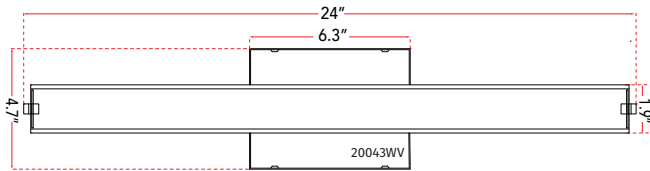

FAMILY NAME 20043WV-BN

Oval Water Glass LED Vanity

ABRA MODEL Eco

UPC 00810035190221

FIXTURE MATERIAL				FIXTURE DIMENSIONS IN INCHES										
Frame Material	Finishes Available	Diffuser Type	Diffuser Finish	Diameter	Height	o.a.h	Width	Length	Ext	Weight	ADA	Location	Rating	Compliance
Steel	BN-Brushed Nickel CH-Chrome	Glass	Water		1.9	4.7		24	3.7	6	Compliant	Wall Mount only	Damp Location	cETL
LAMPING										Compatible Dimmers		Junction Box Type		SUPPLIED
Lamp Type	Lamp qty	Wattage	Max Wattage	Base	Kelvin	CRI	Initial Lumen's	Delivered Lumen's	Voltage	ELV		Standard 4 x 4 Octagon Box		
LED	1	22w	22w	Solid State Module	3000k	90+	1870	1402.5 estimated	120v	SPECIAL NOTES				