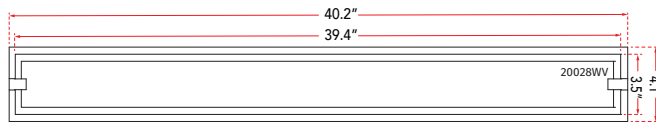

**FAMILY NAME** 20028WV-CH

**40" Vanity with MBear Edged Frosted Glass Panel with High Output Dimmable LED**

**ABRA MODEL** Blaze

**UPC** 00858083007221

Side Elevation

FIXTURE MATERIAL				FIXTURE DIMENSIONS IN INCHES										
Frame Material	Finishes Available	Diffuser Type	Diffuser Finish	Diameter	Height	o.a.h	Width	Length	Ext	Weight	ADA	Location	Rating	Compliance
Metal	CH-Chrome BN-Brushed Nickel	Glass	Frosted		3.5	4.1		40.2	2.4	10.5	Compliant	Wall Mount only	Damp Location	cETL T-24
LAMPING										Compatible Dimmers		Junction Box Type		SUPPLIED
Lamp Type	Lamp qty	Wattage	Max Wattage	Base	Kelvin	CRI	Initial Lumen's	Delivered Lumen's	Voltage	ELV		Standard 4 x 4 Octagon Box		
LED	1	48w	48w	Solid State Module	3000k	90+	4080	3060 estimated	120v	SPECIAL NOTES				