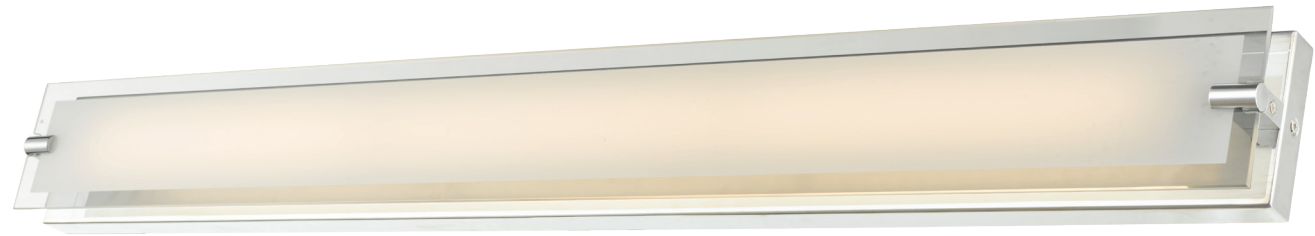

**FAMILY NAME** 20028WV-CH

**40" Vanity with MBear Edged Frosted Glass Panel with High Output Dimmable LED**

**ABRA MODEL** Blaze

**UPC** 00858083007221

Side Elevation

FIXTURE MATERIAL				FIXTURE DIMENSIONS IN INCHES										
Frame Material	Finishes Available	Diffuser Type	Diffuser Finish	Diameter	Height	o.a.h	Width	Length	Ext	Weight	ADA	Location	Rating	Compliance
Metal	CH-Chrome BN-Brushed Nickel	Glass	Frosted		3.5	4.1		40.2	2.4	10.5	Compliant	Wall Mount only	Damp Location	cETL T-24
LAMPING										Compatible Dimmers		Junction Box Type		SUPPLIED
Lamp Type	Lamp qty	Wattage	Max Wattage	Base	Kelvin	CRI	Initial Lumen's	Delivered Lumen's	Voltage	ELV		Standard 4 x 4 Octagon Box		
LED	1	48w	48w	Solid State Module	3000k	90+	4080	3060 estimated	120v	SPECIAL NOTES				