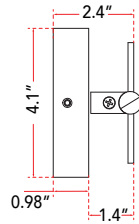

**FAMILY NAME** 20028WV-CH

**40" Vanity with MBear Edged Frosted Glass Panel with High Output Dimmable LED**

**ABRA MODEL** Blaze

**UPC** 00858083007221

Side Elevation

FIXTURE MATERIAL				FIXTURE DIMENSIONS IN INCHES										
Frame Material	Finishes Available	Diffuser Type	Diffuser Finish	Diameter	Height	o.a.h	Width	Length	Ext	Weight	ADA	Location	Rating	Compliance
Metal	CH-Chrome BN-Brushed Nickel	Glass	Frosted		3.5	4.1		40.2	2.4	10.5	Compliant	Wall Mount only	Damp Location	cETL T-24
LAMPING										Compatible Dimmers		Junction Box Type		SUPPLIED
Lamp Type	Lamp qty	Wattage	Max Wattage	Base	Kelvin	CRI	Initial Lumen's	Delivered Lumen's	Voltage	ELV		Standard 4 x 4 Octagon Box		
LED	1	48w	48w	Solid State Module	3000k	90+	4080	3060 estimated	120v	SPECIAL NOTES				