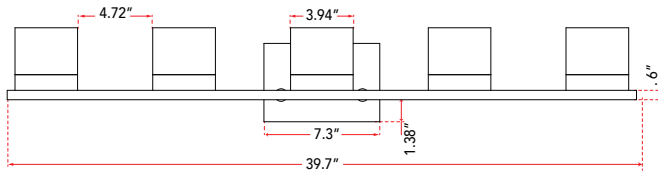

FAMILY NAME 20025WV-BN

5Lt Vanity with Square Edge Lite Dimmable LED Acrylic Shades

ABRA MODEL Cubic

UPC 00858083007177

FIXTURE MATERIAL				FIXTURE DIMENSIONS IN INCHES										
Frame Material	Finishes Available	Diffuser Type	Diffuser Finish	Diameter	Height	o.a.h	Width	Length	Ext	Weight	ADA	Location	Rating	Compliance
Metal	BN-Brushed Nickel BZ-Bronze	Acrylic	White		4.33	5.9		39.7	6.33	15.5		Wall Mount only	Damp Location	cETL
LAMPING										Compatible Dimmers		Junction Box Type		SUPPLIED
Lamp Type	Lamp qty	Wattage	Max Wattage	Base	Kelvin	CRI	Initial Lumen's	Delivered Lumen's	Voltage	ELV		Standard 4 x 4 Octagon Box		
LED	5	5.6w	28w	Solid State Module	3000k	90+	2380	1785 estimated	120v	SPECIAL NOTES				