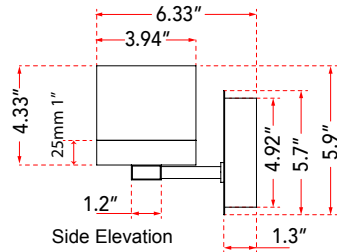

FAMILY NAME 20025WV-BN

5Lt Vanity with Square Edge Lite Dimmable LED Acrylic Shades

ABRA MODEL Cubic

UPC 00858083007177

FIXTURE MATERIAL				FIXTURE DIMENSIONS IN INCHES										
Frame Material	Finishes Available	Diffuser Type	Diffuser Finish	Diameter	Height	o.a.h	Width	Length	Ext	Weight	ADA	Location	Rating	Compliance
Metal	BN-Brushed Nickel BZ-Bronze	Acrylic	White		4.33	5.9		39.7	6.33	15.5		Wall Mount only	Damp Location	cETL
LAMPING										Compatible Dimmers		Junction Box Type		SUPPLIED
Lamp Type	Lamp qty	Wattage	Max Wattage	Base	Kelvin	CRI	Initial Lumen's	Delivered Lumen's	Voltage	ELV		Standard 4 x 4 Octagon Box		
LED	5	5.6w	28w	Solid State Module	3000k	90+	2380	1785 estimated	120v	SPECIAL NOTES				