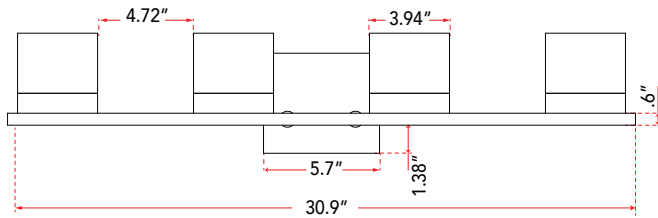

**FAMILY NAME** 20024WV-BZ

**4Lt Vanity with Square Edge Lite Dimmable LED Acrylic Shades**

**ABRA MODEL** Cubic

**UPC** 00858083007160

FIXTURE MATERIAL				FIXTURE DIMENSIONS IN INCHES										
Frame Material	Finishes Available	Diffuser Type	Diffuser Finish	Diameter	Height	o.a.h	Width	Length	Ext	Weight	ADA	Location	Rating	Compliance
Metal	BZ- Bronze BN-Brushed Nickel	Acrylic	White		4.33	5.9		30.9	6.33	12		Wall Mount only	Damp Location	cETL
LAMPING										Compatible Dimmers		Junction Box Type		SUPPLIED
Lamp Type	Lamp qty	Wattage	Max Wattage	Base	Kelvin	CRI	Initial Lumen's	Delivered Lumen's	Voltage	ELV		Standard 4 x 4 Octagon Box		
LED	4	5.6w	22.4w	Solid State Module	3000k	90+	1904	1428 estimated	120v	SPECIAL NOTES				