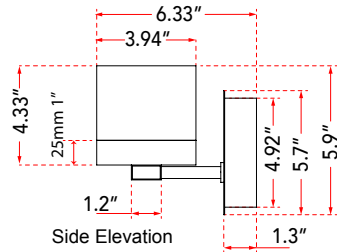

**FAMILY NAME** 20024WV-BZ

**4Lt Vanity with Square Edge Lite Dimmable LED Acrylic Shades**

**ABRA MODEL** Cubic

**UPC** 00858083007160

FIXTURE MATERIAL				FIXTURE DIMENSIONS IN INCHES										
Frame Material	Finishes Available	Diffuser Type	Diffuser Finish	Diameter	Height	o.a.h	Width	Length	Ext	Weight	ADA	Location	Rating	Compliance
Metal	BZ- Bronze BN-Brushed Nickel	Acrylic	White		4.33	5.9		30.9	6.33	12		Wall Mount only	Damp Location	cETL
LAMPING										Compatible Dimmers		Junction Box Type		SUPPLIED
Lamp Type	Lamp qty	Wattage	Max Wattage	Base	Kelvin	CRI	Initial Lumen's	Delivered Lumen's	Voltage	ELV		Standard 4 x 4 Octagon Box		
LED	4	5.6w	22.4w	Solid State Module	3000k	90+	1904	1428 estimated	120v	SPECIAL NOTES				