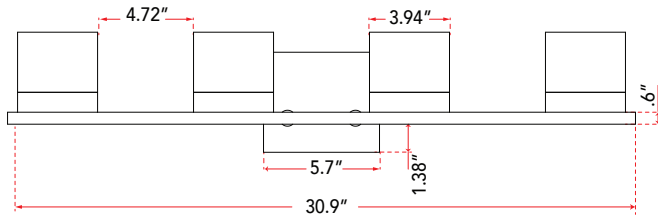

FAMILY NAME 20024WV-BN

4Lt Vanity with Square Edge Lite Dimmable LED Acrylic Shades

ABRA MODEL Cubic

UPC 00858083007153

FIXTURE MATERIAL				FIXTURE DIMENSIONS IN INCHES										
Frame Material	Finishes Available	Diffuser Type	Diffuser Finish	Diameter	Height	o.a.h	Width	Length	Ext	Weight	ADA	Location	Rating	Compliance
Metal	BN-Brushed Nickel BZ-Bronze	Acrylic	White		4.33	5.9		30.9	6.33	12		Wall Mount only	Damp Location	cETL
LAMPING										Compatible Dimmers		Junction Box Type		SUPPLIED
Lamp Type	Lamp qty	Wattage	Max Wattage	Base	Kelvin	CRI	Initial Lumen's	Delivered Lumen's	Voltage	ELV		Standard 4 x 4 Octagon Box		
LED	4	5.6w	22.4w	Solid State Module	3000k	90+	1904	1428 estimated	120v	SPECIAL NOTES				