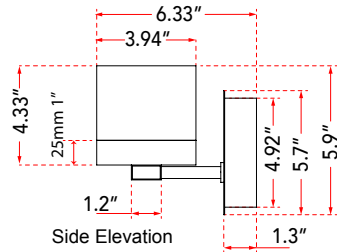

FAMILY NAME 20024WV-BN

4Lt Vanity with Square Edge Lite Dimmable LED Acrylic Shades

ABRA MODEL Cubic

UPC 00858083007153

FIXTURE MATERIAL				FIXTURE DIMENSIONS IN INCHES										
Frame Material	Finishes Available	Diffuser Type	Diffuser Finish	Diameter	Height	o.a.h	Width	Length	Ext	Weight	ADA	Location	Rating	Compliance
Metal	BN-Brushed Nickel BZ-Bronze	Acrylic	White		4.33	5.9		30.9	6.33	12		Wall Mount only	Damp Location	cETL
LAMPING										Compatible Dimmers		Junction Box Type		SUPPLIED
Lamp Type	Lamp qty	Wattage	Max Wattage	Base	Kelvin	CRI	Initial Lumen's	Delivered Lumen's	Voltage	ELV		Standard 4 x 4 Octagon Box		
LED	4	5.6w	22.4w	Solid State Module	3000k	90+	1904	1428 estimated	120v	SPECIAL NOTES				