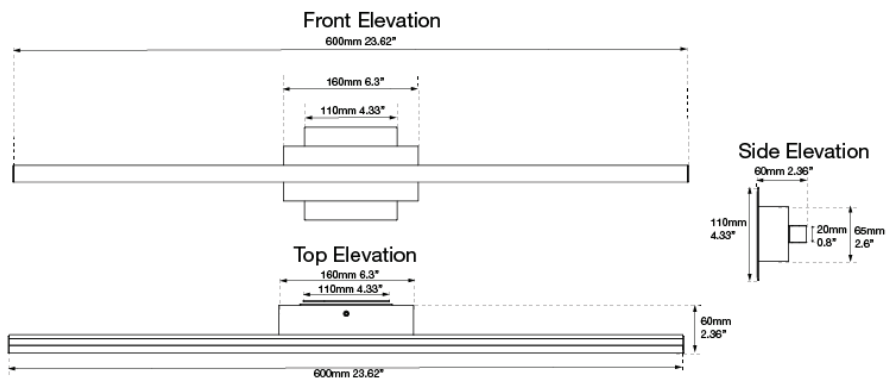

**FAMILY NAME** Foil **Vertical or Horizontal Mount 24" Dimmable LED Vanity Bar**  
**ABRA MODEL** 20020WV-CH **UPC** 00858083007986

| FIXTURE MATERIAL |                                  |               |                 |
|------------------|----------------------------------|---------------|-----------------|
| Frame Material   | Finishes Available               | Diffuser Type | Diffuser Finish |
| Aluminum         | CH-Chrome<br>BA-Brushed Aluminum | Acrylic       | White           |

| DIMENSIONS IN INCHES |        |       |       |        |     |        |     |
|----------------------|--------|-------|-------|--------|-----|--------|-----|
| Diameter             | Height | o.a.h | Width | Length | Ext | Weight | ADA |
|                      | 0.8    | 4.3   | 0.8   | 23.8   | 2.2 | 5 lbs  | ADA |