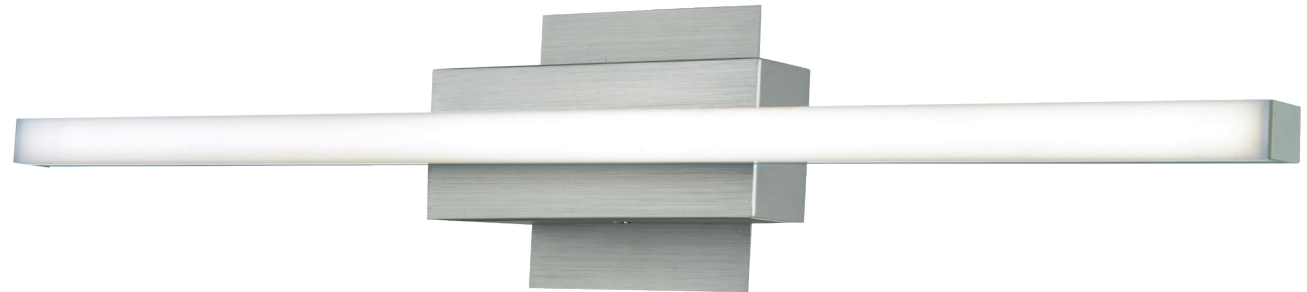

FAMILY NAME 20020WV-BA

Vertical or Horizontal Mount 24" Dimmable LED Vanity Bar

ABRA MODEL Foil

UPC 00858083007108

FIXTURE MATERIAL				FIXTURE DIMENSIONS IN INCHES										
Frame Material	Finishes Available	Diffuser Type	Diffuser Finish	Diameter	Height	o.a.h	Width	Length	Ext	Weight	ADA	Location	Rating	Compliance
Aluminum	BA-Brushed Aluminum CH-Chrome	Acrylic	White		2.6	4.33		23.8	2.36	2	Compliant	Wall Mount only	Damp Location	cETL T-24
LAMPING										Compatible Dimmers		Junction Box Type		SUPPLIED
Lamp Type	Lamp qty	Wattage	Max Wattage	Base	Kelvin	CRI	Initial Lumen's	Delivered Lumen's	Voltage	Most Dimmers		Standard 4 x 4 Octagon Box		
LED	1	12w	12w	Solid State Module	3000k	90+	1020	765 estimated	120v	SPECIAL NOTES				