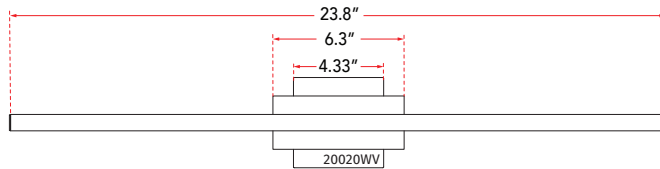

FAMILY NAME 20020WV-BA

Vertical or Horizontal Mount 24" Dimmable LED Vanity Bar

ABRA MODEL Foil

UPC 00858083007108

FIXTURE MATERIAL				FIXTURE DIMENSIONS IN INCHES										
Frame Material	Finishes Available	Diffuser Type	Diffuser Finish	Diameter	Height	o.a.h	Width	Length	Ext	Weight	ADA	Location	Rating	Compliance
Aluminum	BA-Brushed Aluminum CH-Chrome	Acrylic	White		2.6	4.33		23.8	2.36	2	Compliant	Wall Mount only	Damp Location	cETL T-24
LAMPING										Compatible Dimmers		Junction Box Type		SUPPLIED
Lamp Type	Lamp qty	Wattage	Max Wattage	Base	Kelvin	CRI	Initial Lumen's	Delivered Lumen's	Voltage	Most Dimmers		Standard 4 x 4 Octagon Box		
LED	1	12w	12w	Solid State Module	3000k	90+	1020	765 estimated	120v	SPECIAL NOTES				