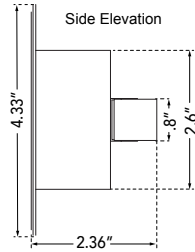

FAMILY NAME 20020WV-BA

Vertical or Horizontal Mount 24" Dimmable LED Vanity Bar

ABRA MODEL Foil

UPC 00858083007108

FIXTURE MATERIAL				FIXTURE DIMENSIONS IN INCHES										
Frame Material	Finishes Available	Diffuser Type	Diffuser Finish	Diameter	Height	o.a.h	Width	Length	Ext	Weight	ADA	Location	Rating	Compliance
Aluminum	BA-Brushed Aluminum CH-Chrome	Acrylic	White		2.6	4.33		23.8	2.36	2	Compliant	Wall Mount only	Damp Location	cETL T-24
LAMPING										Compatible Dimmers		Junction Box Type		SUPPLIED
Lamp Type	Lamp qty	Wattage	Max Wattage	Base	Kelvin	CRI	Initial Lumen's	Delivered Lumen's	Voltage	Most Dimmers		Standard 4 x 4 Octagon Box		
LED	1	12w	12w	Solid State Module	3000k	90+	1020	765 estimated	120v	SPECIAL NOTES				