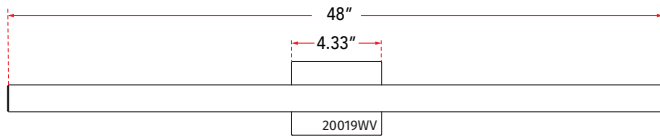

FAMILY NAME 20019WV-CH

Vertical or Horizontal Mount 48" Dimmable LED Vanity Bar

ABRA MODEL Sabre

UPC 00858083007979

FIXTURE MATERIAL				FIXTURE DIMENSIONS IN INCHES										
Frame Material	Finishes Available	Diffuser Type	Diffuser Finish	Diameter	Height	o.a.h	Width	Length	Ext	Weight	ADA	Location	Rating	Compliance
Aluminum	CH-Chrome BA-Brushed Aluminum	Acrylic	White		1.5	4.33		48	2.1		Compliant	Wall Mount only	Damp Location	cETL T-24
LAMPING										Compatible Dimmers		Junction Box Type		SUPPLIED
Lamp Type	Lamp qty	Wattage	Max Wattage	Base	Kelvin	CRI	Initial Lumen's	Delivered Lumen's	Voltage	Most Dimmers		Standard 4 x 4 Octagon Box		
LED	1	44w	44w	Solid State Module	3000k	90+	3740	2805 estimated	120v	SPECIAL NOTES				