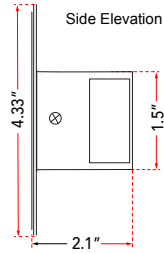

FAMILY NAME 20019WV-CH

Vertical or Horizontal Mount 48" Dimmable LED Vanity Bar

ABRA MODEL Sabre

UPC 00858083007979

FIXTURE MATERIAL				FIXTURE DIMENSIONS IN INCHES										
Frame Material	Finishes Available	Diffuser Type	Diffuser Finish	Diameter	Height	o.a.h	Width	Length	Ext	Weight	ADA	Location	Rating	Compliance
Aluminum	CH-Chrome BA-Brushed Aluminum	Acrylic	White		1.5	4.33		48	2.1		Compliant	Wall Mount only	Damp Location	cETL T-24
LAMPING										Compatible Dimmers		Junction Box Type		SUPPLIED
Lamp Type	Lamp qty	Wattage	Max Wattage	Base	Kelvin	CRI	Initial Lumen's	Delivered Lumen's	Voltage	Most Dimmers		Standard 4 x 4 Octagon Box		
LED	1	44w	44w	Solid State Module	3000k	90+	3740	2805 estimated	120v	SPECIAL NOTES				