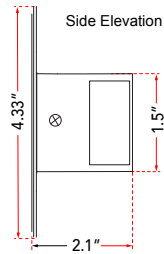

FAMILY NAME 20018WV-CH

Vertical or Horizontal Mount 36" Dimmable LED Vanity Bar

ABRA MODEL Sabre

UPC 00858083007955

| FIXTURE MATERIAL | | | | FIXTURE DIMENSIONS IN INCHES | | | | | | | | | | |
|------------------|----------------------------------|---------------|-----------------|------------------------------|--------|-------|-----------------|-------------------|---------|--------------------|-----------|----------------------------|---------------|------------|
| Frame Material | Finishes Available | Diffuser Type | Diffuser Finish | Diameter | Height | o.a.h | Width | Length | Ext | Weight | ADA | Location | Rating | Compliance |
| Aluminum | CH-Chrome BA-Brushed Aluminum | Acrylic | White | | 1.5 | 4.33 | | 36 | 2.1 | | Compliant | Wall Mount only | Damp Location | cETL T-24 |
| LAMPING | | | | | | | | | | Compatible Dimmers | | Junction Box Type | | SUPPLIED |
| Lamp Type | Lamp qty | Wattage | Max Wattage | Base | Kelvin | CRI | Initial Lumen's | Delivered Lumen's | Voltage | Most Dimmers | | Standard 4 x 4 Octagon Box | | |
| LED | 1 | 35w | 35w | Solid State Module | 3000k | 90+ | 2975 | 2231.25 estimated | 120v | SPECIAL NOTES | | | | |