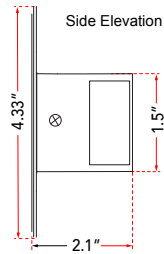

FAMILY NAME 20018WV-BA

Vertical or Horizontal Mount 36" Dimmable LED Vanity Bar

ABRA MODEL Sabre

UPC 00858083007948

| FIXTURE MATERIAL | | | | FIXTURE DIMENSIONS IN INCHES | | | | | | | | | | |
|------------------|----------------------------------|---------------|-----------------|------------------------------|--------|-------|-----------------|-------------------|---------|--------------------|-----------|----------------------------|---------------|------------|
| Frame Material | Finishes Available | Diffuser Type | Diffuser Finish | Diameter | Height | o.a.h | Width | Length | Ext | Weight | ADA | Location | Rating | Compliance |
| Aluminum | BA-Brushed Aluminum CH-Chrome | Acrylic | White | | 1.5 | 4.33 | | 36 | 2.1 | | Compliant | Wall Mount only | Damp Location | cETL T-24 |
| LAMPING | | | | | | | | | | Compatible Dimmers | | Junction Box Type | | SUPPLIED |
| Lamp Type | Lamp qty | Wattage | Max Wattage | Base | Kelvin | CRI | Initial Lumen's | Delivered Lumen's | Voltage | Most Dimmers | | Standard 4 x 4 Octagon Box | | |
| LED | 1 | 35w | 35w | Solid State Module | 3000k | 90+ | 2975 | 2231.25 estimated | 120v | SPECIAL NOTES | | | | |