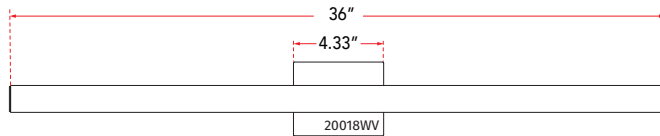

FAMILY NAME 20018WV-BA

Vertical or Horizontal Mount 36" Dimmable LED Vanity Bar

ABRA MODEL Sabre

UPC 00858083007948

| FIXTURE MATERIAL | | | | FIXTURE DIMENSIONS IN INCHES | | | | | | | | | | |
|------------------|----------------------------------|---------------|-----------------|------------------------------|--------|-------|-----------------|-------------------|---------|--------------------|-----------|----------------------------|---------------|------------|
| Frame Material | Finishes Available | Diffuser Type | Diffuser Finish | Diameter | Height | o.a.h | Width | Length | Ext | Weight | ADA | Location | Rating | Compliance |
| Aluminum | BA-Brushed Aluminum CH-Chrome | Acrylic | White | | 1.5 | 4.33 | | 36 | 2.1 | | Compliant | Wall Mount only | Damp Location | cETL T-24 |
| LAMPING | | | | | | | | | | Compatible Dimmers | | Junction Box Type | | SUPPLIED |
| Lamp Type | Lamp qty | Wattage | Max Wattage | Base | Kelvin | CRI | Initial Lumen's | Delivered Lumen's | Voltage | Most Dimmers | | Standard 4 x 4 Octagon Box | | |
| LED | 1 | 35w | 35w | Solid State Module | 3000k | 90+ | 2975 | 2231.25 estimated | 120v | SPECIAL NOTES | | | | |