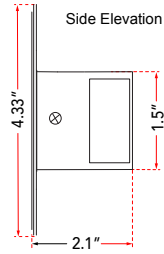

FAMILY NAME 20017WV-CH

Vertical or Horizontal Mount 24" Dimmable LED Vanity Bar

ABRA MODEL Sabre

UPC 00858083007931

FIXTURE MATERIAL				FIXTURE DIMENSIONS IN INCHES										
Frame Material	Finishes Available	Diffuser Type	Diffuser Finish	Diameter	Height	o.a.h	Width	Length	Ext	Weight	ADA	Location	Rating	Compliance
Aluminum	CH-Chrome BA-Brushed Aluminum	Acrylic	White		1.5	4.33		24	2.1		Compliant	Wall Mount only	Damp Location	cETL
LAMPING										Compatible Dimmers		Junction Box Type		SUPPLIED
Lamp Type	Lamp qty	Wattage	Max Wattage	Base	Kelvin	CRI	Initial Lumen's	Delivered Lumen's	Voltage	Most Dimmers		Standard 4 x 4 Octagon Box		
LED	1	20w	20w	Solid State Module	3000k	90+	1700	1275 estimated	120v	SPECIAL NOTES				