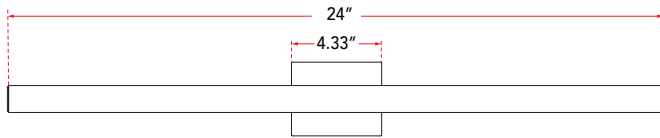

FAMILY NAME 20017WV-CH

Vertical or Horizontal Mount 24" Dimmable LED Vanity Bar

ABRA MODEL Sabre

UPC 00858083007931

FIXTURE MATERIAL				FIXTURE DIMENSIONS IN INCHES										
Frame Material	Finishes Available	Diffuser Type	Diffuser Finish	Diameter	Height	o.a.h	Width	Length	Ext	Weight	ADA	Location	Rating	Compliance
Aluminum	CH-Chrome BA-Brushed Aluminum	Acrylic	White		1.5	4.33		24	2.1		Compliant	Wall Mount only	Damp Location	cETL
LAMPING										Compatible Dimmers		Junction Box Type		SUPPLIED
Lamp Type	Lamp qty	Wattage	Max Wattage	Base	Kelvin	CRI	Initial Lumen's	Delivered Lumen's	Voltage	Most Dimmers		Standard 4 x 4 Octagon Box		
LED	1	20w	20w	Solid State Module	3000k	90+	1700	1275 estimated	120v	SPECIAL NOTES				