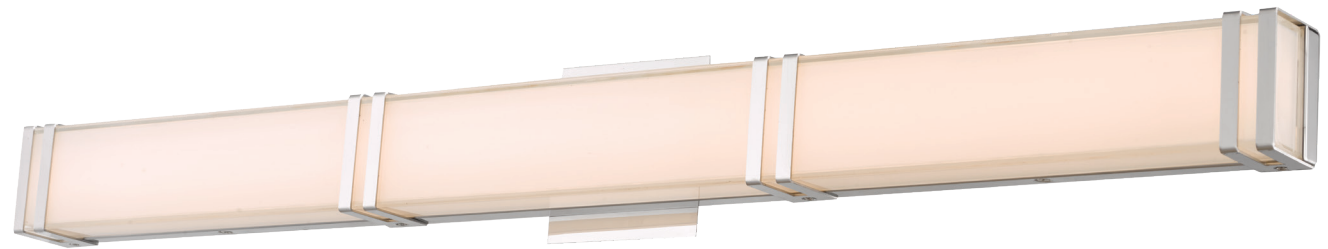

ABRA MODEL **20016WV-CH**

Miter Glass with Chrome Brackets LED vanity

FAMILY NAME **Cosmo**

UPC 00858083007917

Side Elevation

FIXTURE MATERIAL				FIXTURE DIMENSIONS IN INCHES										
Frame Material	Finishes Available	Diffuser Type	Diffuser Finish	Diameter	Height	o.a.h	Width	Length	Ext	Weight	ADA	Location	Rating	Compliance
Steel	CH-Chrome	Glass	Frosted		2.75	4.3		24	2.1	8	Compliant	Wall Mount only	Damp Location	cETL
LAMPING										Compatible Dimmers		Junction Box Type		SUPPLIED
Lamp Type	Lamp qty	Wattage	Max Wattage	Base	Kelvin	CRI	Initial Lumen's	Delivered Lumen's	Voltage	Most Dimmers		Standard 4 x 4 Octagon Box		
LED	1	48w	48w	Solid State Module	3000k	90+	4080	3060 estimated	120v	SPECIAL NOTES				