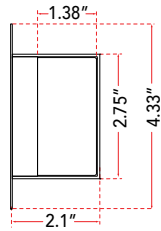

ABRA MODEL **20016WV-CH**

Miter Glass with Chrome Brackets LED vanity

FAMILY NAME **Cosmo**

UPC 00858083007917

Side Elevation

FIXTURE MATERIAL				FIXTURE DIMENSIONS IN INCHES										
Frame Material	Finishes Available	Diffuser Type	Diffuser Finish	Diameter	Height	o.a.h	Width	Length	Ext	Weight	ADA	Location	Rating	Compliance
Steel	CH-Chrome	Glass	Frosted		2.75	4.3		24	2.1	8	Compliant	Wall Mount only	Damp Location	cETL
LAMPING										Compatible Dimmers		Junction Box Type		SUPPLIED
Lamp Type	Lamp qty	Wattage	Max Wattage	Base	Kelvin	CRI	Initial Lumen's	Delivered Lumen's	Voltage	Most Dimmers		Standard 4 x 4 Octagon Box		
LED	1	48w	48w	Solid State Module	3000k	90+	4080	3060 estimated	120v	SPECIAL NOTES				