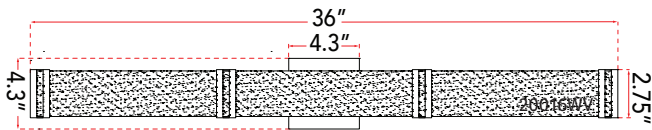

ABRA MODEL **20016WV-CH**

Miter Glass with Chrome Brackets LED vanity

FAMILY NAME **Cosmo**

UPC 00858083007917

Side Elevation

FIXTURE MATERIAL				FIXTURE DIMENSIONS IN INCHES										
Frame Material	Finishes Available	Diffuser Type	Diffuser Finish	Diameter	Height	o.a.h	Width	Length	Ext	Weight	ADA	Location	Rating	Compliance
Steel	CH-Chrome	Glass	Frosted		2.75	4.3		24	2.1	8	Compliant	Wall Mount only	Damp Location	cETL
LAMPING										Compatible Dimmers		Junction Box Type		SUPPLIED
Lamp Type	Lamp qty	Wattage	Max Wattage	Base	Kelvin	CRI	Initial Lumen's	Delivered Lumen's	Voltage	Most Dimmers		Standard 4 x 4 Octagon Box		
LED	1	48w	48w	Solid State Module	3000k	90+	4080	3060 estimated	120v	SPECIAL NOTES				