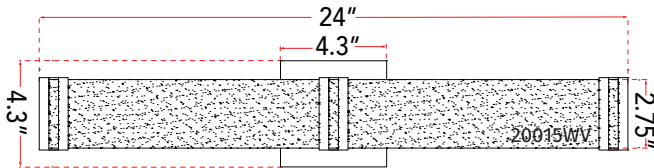

ABRA MODEL **20015WV-CH**

Miter Glass with Chrome Brackets LED vanity

FAMILY NAME **Cosmo**

UPC 00858083007900

Side Elevation

FIXTURE MATERIAL				FIXTURE DIMENSIONS IN INCHES										
Frame Material	Finishes Available	Diffuser Type	Diffuser Finish	Diameter	Height	o.a.h	Width	Length	Ext	Weight	ADA	Location	Rating	Compliance
Steel	CH-Chrome	Glass	Frosted		2.75	4.3		24	2.1	5	Compliant	Wall Mount only	Damp Location	cETL
LAMPING										Compatible Dimmers		Junction Box Type		SUPPLIED
Lamp Type	Lamp qty	Wattage	Max Wattage	Base	Kelvin	CRI	Initial Lumen's	Delivered Lumen's	Voltage	Most Dimmers		Standard 4 x 4 Octagon Box		
LED	1	32w	32w	Solid State Module	3000k	90+	2720	2040 estimated	120v	SPECIAL NOTES				