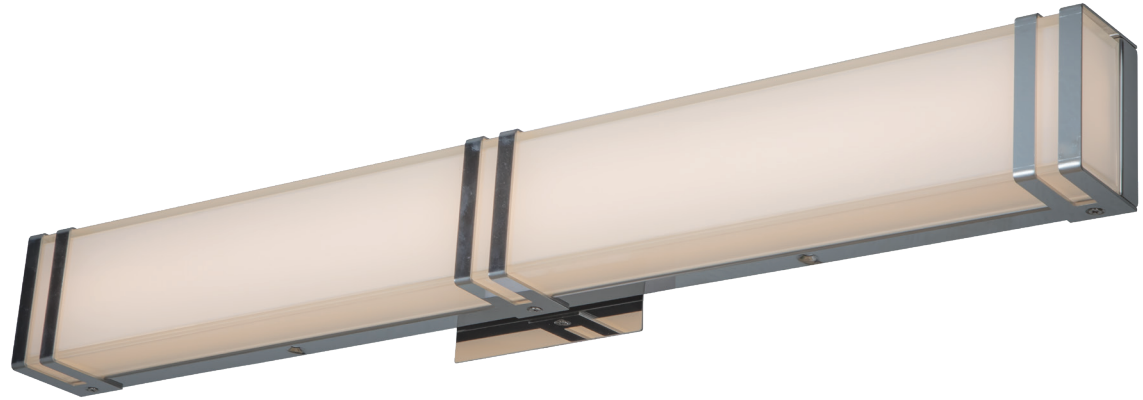

ABRA MODEL **20015WV-CH**

Miter Glass with Chrome Brackets LED vanity

FAMILY NAME **Cosmo**

UPC 00858083007900

Side Elevation

FIXTURE MATERIAL				FIXTURE DIMENSIONS IN INCHES										
Frame Material	Finishes Available	Diffuser Type	Diffuser Finish	Diameter	Height	o.a.h	Width	Length	Ext	Weight	ADA	Location	Rating	Compliance
Steel	CH-Chrome	Glass	Frosted		2.75	4.3		24	2.1	5	Compliant	Wall Mount only	Damp Location	cETL
LAMPING										Compatible Dimmers		Junction Box Type		SUPPLIED
Lamp Type	Lamp qty	Wattage	Max Wattage	Base	Kelvin	CRI	Initial Lumen's	Delivered Lumen's	Voltage	Most Dimmers		Standard 4 x 4 Octagon Box		
LED	1	32w	32w	Solid State Module	3000k	90+	2720	2040 estimated	120v	SPECIAL NOTES				