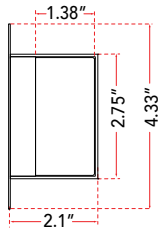

ABRA MODEL **20015WV-CH**

Miter Glass with Chrome Brackets LED vanity

FAMILY NAME **Cosmo**

UPC 00858083007900

Side Elevation

FIXTURE MATERIAL				FIXTURE DIMENSIONS IN INCHES										
Frame Material	Finishes Available	Diffuser Type	Diffuser Finish	Diameter	Height	o.a.h	Width	Length	Ext	Weight	ADA	Location	Rating	Compliance
Steel	CH-Chrome	Glass	Frosted		2.75	4.3		24	2.1	5	Compliant	Wall Mount only	Damp Location	cETL
LAMPING										Compatible Dimmers		Junction Box Type		SUPPLIED
Lamp Type	Lamp qty	Wattage	Max Wattage	Base	Kelvin	CRI	Initial Lumen's	Delivered Lumen's	Voltage	Most Dimmers		Standard 4 x 4 Octagon Box		
LED	1	32w	32w	Solid State Module	3000k	90+	2720	2040 estimated	120v	SPECIAL NOTES				