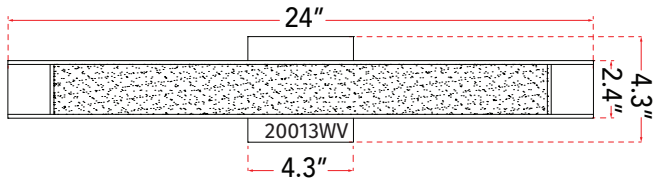

ABRA MODEL **20013WV-CH**

Miter Glass LED vanity

FAMILY NAME **Mist**

UPC 00810035190160

FIXTURE MATERIAL				FIXTURE DIMENSIONS IN INCHES										
Frame Material	Finishes Available	Diffuser Type	Diffuser Finish	Diameter	Height	o.a.h	Width	Length	Ext	Weight	ADA	Location	Rating	Compliance
Steel	CH-Chrome	Glass	Frosted		2.4	4.3		24	2.6	5	Compliant	Wall Mount only	Damp Location	cETL
LAMPING										Compatible Dimmers		Junction Box Type		SUPPLIED
Lamp Type	Lamp qty	Wattage	Max Wattage	Base	Kelvin	CRI	Initial Lumen's	Delivered Lumen's	Voltage	Most Dimmers		Standard 4 x 4 Octagon Box		
LED	1	22w	22w	Solid State Module	3000k	90+	1870	1402.5 estimated	120v	SPECIAL NOTES				