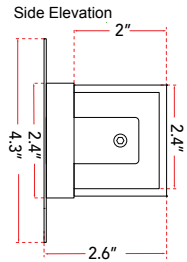

ABRA MODEL **20013WV-CH**

Miter Glass LED vanity

FAMILY NAME **Mist**

UPC 00810035190160

FIXTURE MATERIAL				FIXTURE DIMENSIONS IN INCHES										
Frame Material	Finishes Available	Diffuser Type	Diffuser Finish	Diameter	Height	o.a.h	Width	Length	Ext	Weight	ADA	Location	Rating	Compliance
Steel	CH-Chrome	Glass	Frosted		2.4	4.3		24	2.6	5	Compliant	Wall Mount only	Damp Location	cETL
LAMPING										Compatible Dimmers		Junction Box Type		SUPPLIED
Lamp Type	Lamp qty	Wattage	Max Wattage	Base	Kelvin	CRI	Initial Lumen's	Delivered Lumen's	Voltage	Most Dimmers		Standard 4 x 4 Octagon Box		
LED	1	22w	22w	Solid State Module	3000k	90+	1870	1402.5 estimated	120v	SPECIAL NOTES				