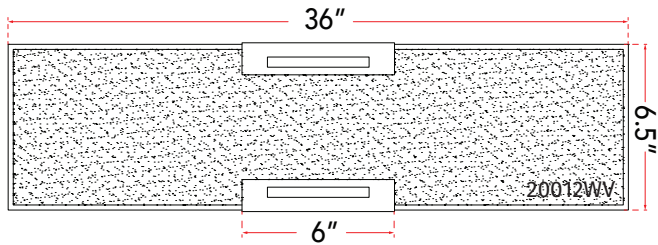

ABRA MODEL **20012WV-CH**

Curved glass panel LED vanity

FAMILY NAME **Allure**

UPC 00810035190153

Side Elevation

FIXTURE MATERIAL				FIXTURE DIMENSIONS IN INCHES										
Frame Material	Finishes Available	Diffuser Type	Diffuser Finish	Diameter	Height	o.a.h	Width	Length	Ext	Weight	ADA	Location	Rating	Compliance
Steel	CH-Chrome BN-Brushed Nickel	Glass	Frosted		6.5	6.5		36	3		Compliant	Wall Mount only	Damp Location	cETL
LAMPING										Compatible Dimmers	Junction Box Type	SUPPLIED		
Lamp Type	Lamp qty	Wattage	Max Wattage	Base	Kelvin	CRI	Initial Lumen's	Delivered Lumen's	Voltage	Most Dimmers	Standard 4 x 4 Octagon Box			
LED	1	48w	48w	Solid State Module	3000k	90+	4080	3060 estimated	120v	SPECIAL NOTES				