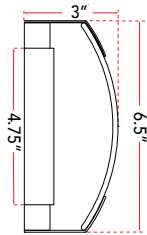

ABRA MODEL **20012WV-CH**

Curved glass panel LED vanity

FAMILY NAME **Allure**

UPC 00810035190153

Side Elevation

FIXTURE MATERIAL				FIXTURE DIMENSIONS IN INCHES										
Frame Material	Finishes Available	Diffuser Type	Diffuser Finish	Diameter	Height	o.a.h	Width	Length	Ext	Weight	ADA	Location	Rating	Compliance
Steel	CH-Chrome BN-Brushed Nickel	Glass	Frosted		6.5	6.5		36	3		Compliant	Wall Mount only	Damp Location	cETL
LAMPING										Compatible Dimmers	Junction Box Type	SUPPLIED		
Lamp Type	Lamp qty	Wattage	Max Wattage	Base	Kelvin	CRI	Initial Lumen's	Delivered Lumen's	Voltage	Most Dimmers	Standard 4 x 4 Octagon Box			
LED	1	48w	48w	Solid State Module	3000k	90+	4080	3060 estimated	120v	SPECIAL NOTES				