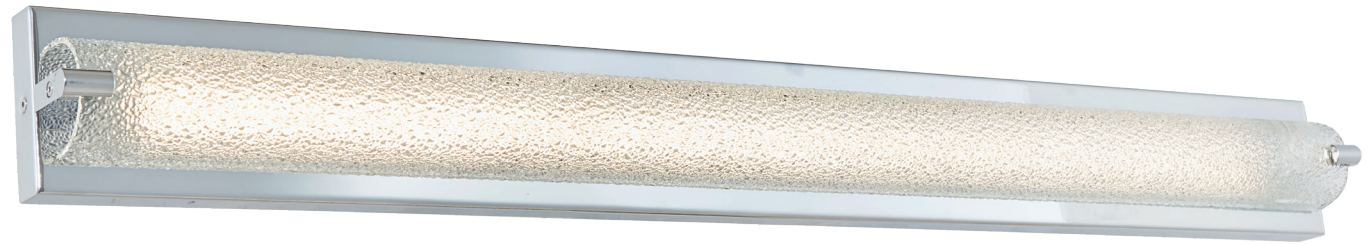

ABRA MODEL **20008WV-CH**

Curved Diamond Glass LED vanity

FAMILY NAME **Veil**

UPC **00810035190078**

FIXTURE MATERIAL				FIXTURE DIMENSIONS IN INCHES										
Frame Material	Finishes Available	Diffuser Type	Diffuser Finish	Diameter	Height	o.a.h	Width	Length	Ext	Weight	ADA	Location	Rating	Compliance
Steel	CH-Chrome BN-Brushed Nickel	Glass	Diamond		2.6	4.1		40.2	2.88	11	Compliant	Wall Mount only	Damp Location	cETL T-24
LAMPING										Compatible Dimmers		Junction Box Type		SUPPLIED
Lamp Type	Lamp qty	Wattage	Max Wattage	Base	Kelvin	CRI	Initial Lumen's	Delivered Lumen's	Voltage	Most Dimmers		Standard 4 x 4 Octagon Box		
LED	1	48w	48w	Solid State Module	3000k	90+	4080	3060 estimated	120v	SPECIAL NOTES				