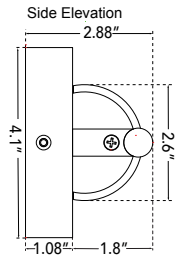

ABRA MODEL **20008WV-CH**

Curved Diamond Glass LED vanity

FAMILY NAME **Veil**

UPC **00810035190078**

FIXTURE MATERIAL				FIXTURE DIMENSIONS IN INCHES										
Frame Material	Finishes Available	Diffuser Type	Diffuser Finish	Diameter	Height	o.a.h	Width	Length	Ext	Weight	ADA	Location	Rating	Compliance
Steel	CH-Chrome BN-Brushed Nickel	Glass	Diamond		2.6	4.1		40.2	2.88	11	Compliant	Wall Mount only	Damp Location	cETL T-24
LAMPING										Compatible Dimmers		Junction Box Type		SUPPLIED
Lamp Type	Lamp qty	Wattage	Max Wattage	Base	Kelvin	CRI	Initial Lumen's	Delivered Lumen's	Voltage	Most Dimmers		Standard 4 x 4 Octagon Box		
LED	1	48w	48w	Solid State Module	3000k	90+	4080	3060 estimated	120v	SPECIAL NOTES				