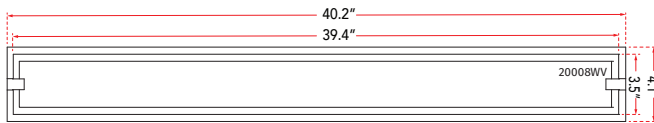

ABRA MODEL **20008WV-CH**

Curved Diamond Glass LED vanity

FAMILY NAME **Veil**

UPC **00810035190078**

FIXTURE MATERIAL				FIXTURE DIMENSIONS IN INCHES										
Frame Material	Finishes Available	Diffuser Type	Diffuser Finish	Diameter	Height	o.a.h	Width	Length	Ext	Weight	ADA	Location	Rating	Compliance
Steel	CH-Chrome BN-Brushed Nickel	Glass	Diamond		2.6	4.1		40.2	2.88	11	Compliant	Wall Mount only	Damp Location	cETL T-24
LAMPING										Compatible Dimmers		Junction Box Type		SUPPLIED
Lamp Type	Lamp qty	Wattage	Max Wattage	Base	Kelvin	CRI	Initial Lumen's	Delivered Lumen's	Voltage	Most Dimmers		Standard 4 x 4 Octagon Box		
LED	1	48w	48w	Solid State Module	3000k	90+	4080	3060 estimated	120v	SPECIAL NOTES				