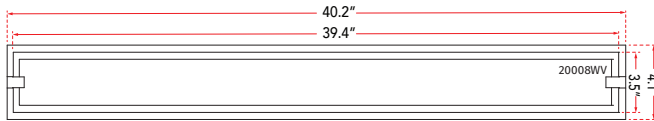

ABRA MODEL **20008WV-BN**

**Curved Diamond Glass LED vanity**

FAMILY NAME **Veil**

UPC **00810035190061**

FIXTURE MATERIAL				FIXTURE DIMENSIONS IN INCHES										
Frame Material	Finishes Available	Diffuser Type	Diffuser Finish	Diameter	Height	o.a.h	Width	Length	Ext	Weight	ADA	Location	Rating	Compliance
Steel	BN-Brushed Nickel CH-Chrome	Glass	Diamond		2.6	4.1		40.2	2.88	11	Compliant	Wall Mount only	Damp Location	cETL T-24
LAMPING										Compatible Dimmers		Junction Box Type		SUPPLIED
Lamp Type	Lamp qty	Wattage	Max Wattage	Base	Kelvin	CRI	Initial Lumen's	Delivered Lumen's	Voltage	Most Dimmers		Standard 4 x 4 Octagon Box		
LED	1	48w	48w	Solid State Module	3000k	90+	4080	3060 estimated	120v	SPECIAL NOTES				