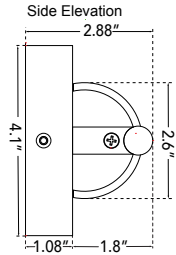

ABRA MODEL **20008WV-BN**

**Curved Diamond Glass LED vanity**

FAMILY NAME **Veil**

UPC **00810035190061**

FIXTURE MATERIAL				FIXTURE DIMENSIONS IN INCHES										
Frame Material	Finishes Available	Diffuser Type	Diffuser Finish	Diameter	Height	o.a.h	Width	Length	Ext	Weight	ADA	Location	Rating	Compliance
Steel	BN-Brushed Nickel CH-Chrome	Glass	Diamond		2.6	4.1		40.2	2.88	11	Compliant	Wall Mount only	Damp Location	cETL T-24
LAMPING										Compatible Dimmers		Junction Box Type		SUPPLIED
Lamp Type	Lamp qty	Wattage	Max Wattage	Base	Kelvin	CRI	Initial Lumen's	Delivered Lumen's	Voltage	Most Dimmers		Standard 4 x 4 Octagon Box		
LED	1	48w	48w	Solid State Module	3000k	90+	4080	3060 estimated	120v	SPECIAL NOTES				