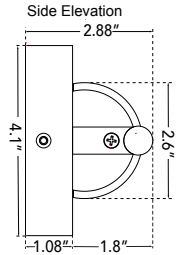

ABRA MODEL **20007WV-BN**

Curved Diamond Glass LED vanity

FAMILY NAME **Veil**

UPC **00810035190047**

FIXTURE MATERIAL				FIXTURE DIMENSIONS IN INCHES										
Frame Material	Finishes Available	Diffuser Type	Diffuser Finish	Diameter	Height	o.a.h	Width	Length	Ext	Weight	ADA	Location	Rating	Compliance
Steel	BN-Brushed Nickel CH-Chrome	Glass	Diamond		2.6	4.1		28.3	2.88	9	Compliant	Wall Mount only	Damp Location	cETL T-24
LAMPING										Compatible Dimmers		Junction Box Type		SUPPLIED
Lamp Type	Lamp qty	Wattage	Max Wattage	Base	Kelvin	CRI	Initial Lumen's	Delivered Lumen's	Voltage	Most Dimmers		Standard 4 x 4 Octagon Box		
LED	1	32w	32w	Solid State Module	3000k	90+	2720	2040 estimated	120v	SPECIAL NOTES				