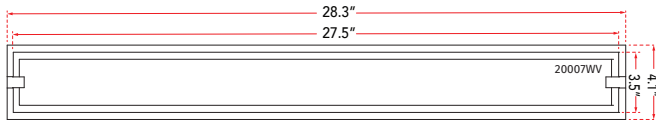

ABRA MODEL **20007WV-BN**

Curved Diamond Glass LED vanity

FAMILY NAME **Veil**

UPC **00810035190047**

FIXTURE MATERIAL				FIXTURE DIMENSIONS IN INCHES										
Frame Material	Finishes Available	Diffuser Type	Diffuser Finish	Diameter	Height	o.a.h	Width	Length	Ext	Weight	ADA	Location	Rating	Compliance
Steel	BN-Brushed Nickel CH-Chrome	Glass	Diamond		2.6	4.1		28.3	2.88	9	Compliant	Wall Mount only	Damp Location	cETL T-24
LAMPING										Compatible Dimmers		Junction Box Type		SUPPLIED
Lamp Type	Lamp qty	Wattage	Max Wattage	Base	Kelvin	CRI	Initial Lumen's	Delivered Lumen's	Voltage	Most Dimmers		Standard 4 x 4 Octagon Box		
LED	1	32w	32w	Solid State Module	3000k	90+	2720	2040 estimated	120v	SPECIAL NOTES				