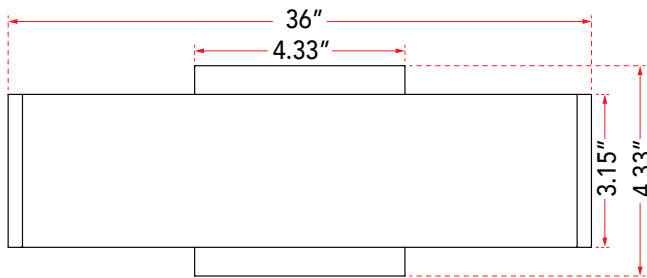

ABRA MODEL **20003WV-BB**

**Up-Down Light 36" LED Vanity-Wall Bar**

FAMILY NAME **Slim**

UPC **00858083007092**

FIXTURE MATERIAL				FIXTURE DIMENSIONS IN INCHES										
Frame Material	Finishes Available	Diffuser Type	Diffuser Finish	Diameter	Height	o.a.h	Width	Length	Ext	Weight	ADA	Location	Rating	Compliance
Aluminum	BB-Brushed Bronze BA-Brushed Aluminum	Acrylic	White		3.15	4.33	0.6	36	2	8.5	Compliant	Wall Mount only	Damp Location	cETL
LAMPING										Compatible Dimmers		Junction Box Type		SUPPLIED
Lamp Type	Lamp qty	Wattage	Max Wattage	Base	Kelvin	CRI	Initial Lumen's	Delivered Lumen's	Voltage	ELV		Standard 4 x 4 Octagon Box		
LED	2	15w	30w	Solid State Module	3000k	90+	2550	1912.5 estimated	120v	SPECIAL NOTES				