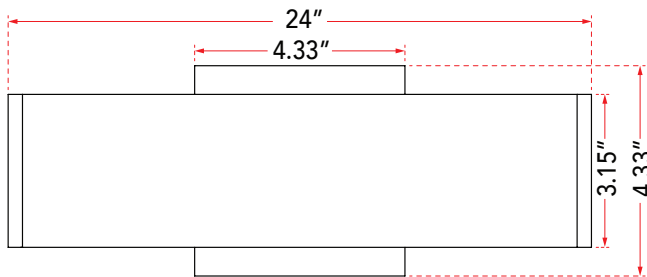

ABRA MODEL **20002WV-BB**

Up-Down Light 24" LED Vanity-Wall Bar

FAMILY NAME **Slim**

UPC **00858083007078**

FIXTURE MATERIAL				FIXTURE DIMENSIONS IN INCHES										
Frame Material	Finishes Available	Diffuser Type	Diffuser Finish	Diameter	Height	o.a.h	Width	Length	Ext	Weight	ADA	Location	Rating	Compliance
Aluminum	BB-Brushed Bronze BA-Brushed Aluminum	Acrylic	White		3.15	4.33	0.6	24	2	5.5	Compliant	Wall Mount only	Damp Location	cETL
LAMPING										Compatible Dimmers		Junction Box Type		SUPPLIED
Lamp Type	Lamp qty	Wattage	Max Wattage	Base	Kelvin	CRI	Initial Lumen's	Delivered Lumen's	Voltage	ELV		Standard 4 x 4 Octagon Box		
LED	2	12w	24w	Solid State Module	3000k	90+	2040	1530 estimated	120v	SPECIAL NOTES				