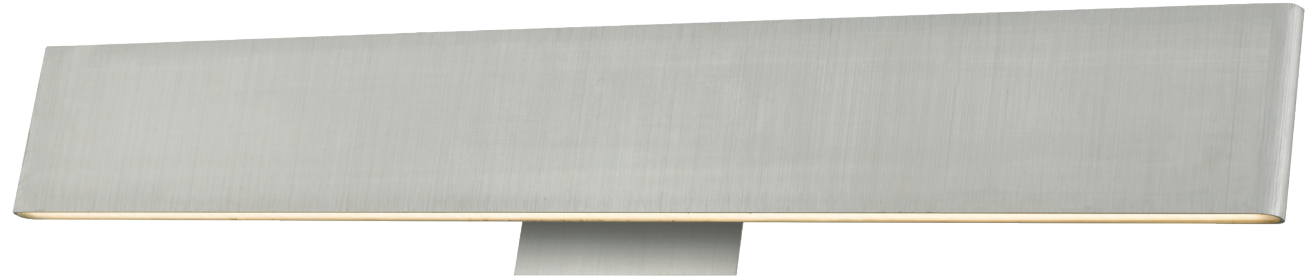

ABRA MODEL **20002WV-BA**

Up-Down Light 24" LED Vanity-Wall Bar

FAMILY NAME **Slim**

UPC **00858083007061**

FIXTURE MATERIAL				FIXTURE DIMENSIONS IN INCHES										
Frame Material	Finishes Available	Diffuser Type	Diffuser Finish	Diameter	Height	o.a.h	Width	Length	Ext	Weight	ADA	Location	Rating	Compliance
Aluminum	BA-Brushed Aluminum BB-Brushed Bronze	Acrylic	White		3.15	4.33	0.6	24	2	5.5	Compliant	Wall Mount only	Damp Location	cETL
LAMPING										Compatible Dimmers		Junction Box Type		SUPPLIED
Lamp Type	Lamp qty	Wattage	Max Wattage	Base	Kelvin	CRI	Initial Lumen's	Delivered Lumen's	Voltage	ELV		Standard 4 x 4 Octagon Box		
LED	2	12w	24w	Solid State Module	3000k	90+	2040	1530 estimated	120v					
SPECIAL NOTES														