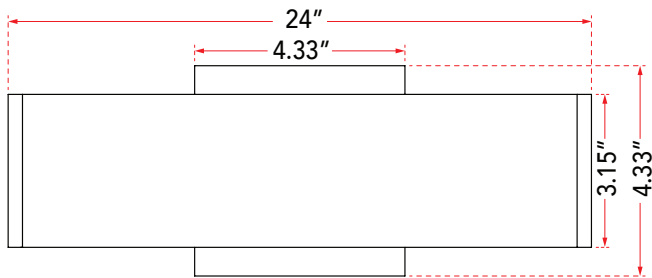

ABRA MODEL **20002WV-BA**

Up-Down Light 24" LED Vanity-Wall Bar

FAMILY NAME **Slim**

UPC **00858083007061**

FIXTURE MATERIAL				FIXTURE DIMENSIONS IN INCHES										
Frame Material	Finishes Available	Diffuser Type	Diffuser Finish	Diameter	Height	o.a.h	Width	Length	Ext	Weight	ADA	Location	Rating	Compliance
Aluminum	BA-Brushed Aluminum BB-Brushed Bronze	Acrylic	White		3.15	4.33	0.6	24	2	5.5	Compliant	Wall Mount only	Damp Location	cETL
LAMPING										Compatible Dimmers		Junction Box Type		SUPPLIED
Lamp Type	Lamp qty	Wattage	Max Wattage	Base	Kelvin	CRI	Initial Lumen's	Delivered Lumen's	Voltage	ELV		Standard 4 x 4 Octagon Box		
LED	2	12w	24w	Solid State Module	3000k	90+	2040	1530 estimated	120v					
SPECIAL NOTES														