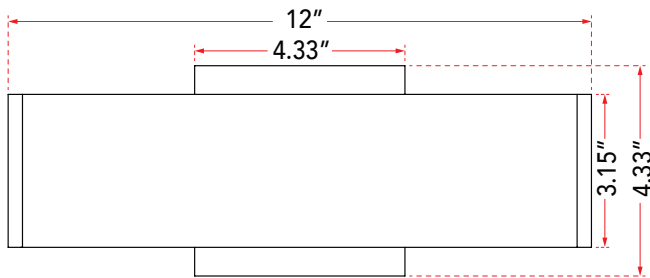

ABRA MODEL **20001WV-BB**

Up-Down Light 12" LED Vanity-Wall Bar

FAMILY NAME **Slim**

UPC **00858083007054**

FIXTURE MATERIAL				FIXTURE DIMENSIONS IN INCHES										
Frame Material	Finishes Available	Diffuser Type	Diffuser Finish	Diameter	Height	o.a.h	Width	Length	Ext	Weight	ADA	Location	Rating	Compliance
Aluminum	BB-Brushed Bronze BA-Brushed Aluminum	Acrylic	White		3.15	4.33	0.6	12	2	3.5	Compliant	Wall Mount only	Damp Location	cETL
LAMPING										Compatible Dimmers		Junction Box Type		SUPPLIED
Lamp Type	Lamp qty	Wattage	Max Wattage	Base	Kelvin	CRI	Initial Lumen's	Delivered Lumen's	Voltage	ELV		Standard 4 x 4 Octagon Box		
LED	2	7w	14w	Solid State Module	3000k	90+	1190	892.5 estimated	120v	SPECIAL NOTES				