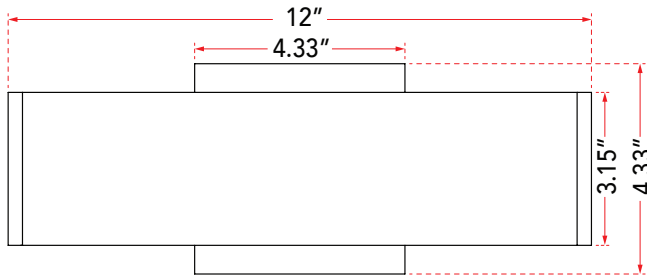

ABRA MODEL **20001WV-BA**

Up-Down Light 12" LED Vanity-Wall Bar

FAMILY NAME **Slim**

UPC **00858083007047**

FIXTURE MATERIAL				FIXTURE DIMENSIONS IN INCHES										
Frame Material	Finishes Available	Diffuser Type	Diffuser Finish	Diameter	Height	o.a.h	Width	Length	Ext	Weight	ADA	Location	Rating	Compliance
Aluminum	BA-Brushed Aluminum BB-Brushed Bronze	Acrylic	White		3.15	4.33	0.6	12	2	3.5	Compliant	Wall Mount only	Damp Location	cETL
LAMPING										Compatible Dimmers		Junction Box Type		SUPPLIED
Lamp Type	Lamp qty	Wattage	Max Wattage	Base	Kelvin	CRI	Initial Lumen's	Delivered Lumen's	Voltage	ELV		Standard 4 x 4 Octagon Box		
LED	2	7w	14w	Solid State Module	3000k	90+	1190	892.5 estimated	120v	SPECIAL NOTES				