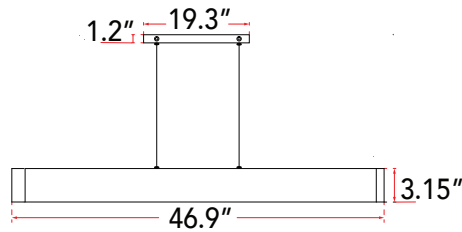

ABRA MODEL **10096PN-BA**

47" Cable Suspended LED Pendant with Up-Down Light

FAMILY NAME **Slim**

UPC **00858083007023**

FIXTURE MATERIAL				FIXTURE DIMENSIONS IN INCHES										
Frame Material	Finishes Available	Diffuser Type	Diffuser Finish	Diameter	Height	o.a.h	Width	Length	Ext	Weight	ADA	Location	Rating	Compliance
Aluminum	BA-Brushed Aluminum BB-Brushed Bronze	Acrylic	White		3.15	12 to 120	0.6	47		15		Ceiling Mount only	Damp Location	cETL T-24
LAMPING										Compatible Dimmers		Junction Box Type		SUPPLIED
Lamp Type	Lamp qty	Wattage	Max Wattage	Base	Kelvin	CRI	Initial Lumen's	Delivered Lumen's	Voltage	ELV		Standard 4 x 4 Octagon Box		10ft Cable
LED	2	6+24w	30w	Solid State Module	3000k	90+	2550	1912.5 estimated	120v	SPECIAL NOTES				