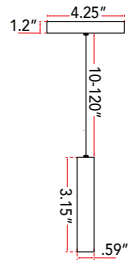

ABRA MODEL **10096PN-BA**

47" Cable Suspended LED Pendant with Up-Down Light

FAMILY NAME **Slim**

UPC **00858083007023**

FIXTURE MATERIAL				FIXTURE DIMENSIONS IN INCHES										
Frame Material	Finishes Available	Diffuser Type	Diffuser Finish	Diameter	Height	o.a.h	Width	Length	Ext	Weight	ADA	Location	Rating	Compliance
Aluminum	BA-Brushed Aluminum BB-Brushed Bronze	Acrylic	White		3.15	12 to 120	0.6	47		15		Ceiling Mount only	Damp Location	cETL T-24
LAMPING										Compatible Dimmers		Junction Box Type		SUPPLIED
Lamp Type	Lamp qty	Wattage	Max Wattage	Base	Kelvin	CRI	Initial Lumen's	Delivered Lumen's	Voltage	ELV		Standard 4 x 4 Octagon Box		10ft Cable
LED	2	6+24w	30w	Solid State Module	3000k	90+	2550	1912.5 estimated	120v	SPECIAL NOTES				